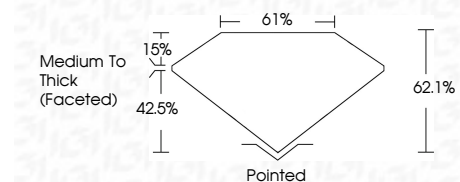

ELECTRONIC COPY

778617528
Report verification at igi.org

March 24, 2026
IGI Report Number **778617528**
Description **NATURAL DIAMOND**
Shape and Cutting Style **PEAR BRILLIANT**
Measurements **9.94 X 6.33 X 3.93 MM**

GRADING RESULTS

Carat Weight **1.51 CARAT**
Color Grade **K**
Clarity Grade **SI 1**
Cut Grade **VERY GOOD**

Sample Image Used

ADDITIONAL GRADING INFORMATION

Polish **EXCELLENT**
Symmetry **EXCELLENT**
Fluorescence **NONE**
Inscription(s) **IGI 778617528**

IGI

March 24, 2026
IGI Report No 778617528
PEAR BRILLIANT
9.94 X 6.33 X 3.93 MM
1.51 CARAT
K
SI 1
VERY GOOD
62.1%
61%
Medium To Thick (Faceted)
Pointed
EXCELLENT
EXCELLENT
NONE
IGI 778617528

PROPORTIONS