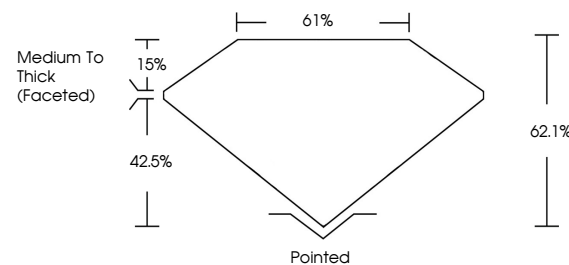

ELECTRONIC COPY

778617528
Report verification at igi.org

March 24, 2026
IGI Report Number **778617528**
Description **NATURAL DIAMOND**
Shape and Cutting Style **PEAR BRILLIANT**
Measurements **9.94 X 6.33 X 3.93 MM**

GRADING RESULTS

Carat Weight **1.51 CARAT**
Color Grade **K**
Clarity Grade **SI 1**
Cut Grade **VERY GOOD**

Sample Image Used

ADDITIONAL GRADING INFORMATION

Polish **EXCELLENT**
Symmetry **EXCELLENT**
Fluorescence **NONE**
Inscription(s) **IGI 778617528**

IGI

March 24, 2026
IGI Report No 778617528
PEAR BRILLIANT
9.94 X 6.33 X 3.93 MM
1.51 CARAT
K
SI 1
VERY GOOD
62.1%
61%
Medium To Thick (Faceted)
Pointed
EXCELLENT
EXCELLENT
NONE
IGI 778617528

PROPORTIONS