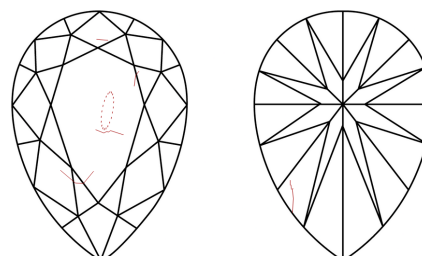

ELECTRONIC COPY

778617528
Report verification at igi.org

March 24, 2026
IGI Report Number **778617528**
Description **NATURAL DIAMOND**
Shape and Cutting Style **PEAR BRILLIANT**
Measurements **9.94 X 6.33 X 3.93 MM**

GRADING RESULTS

Carat Weight **1.51 CARAT**
Color Grade **K**
Clarity Grade **SI 1**
Cut Grade **VERY GOOD**

Sample Image Used

ADDITIONAL GRADING INFORMATION

Polish **EXCELLENT**
Symmetry **EXCELLENT**
Fluorescence **NONE**
Inscription(s) **IGI 778617528**

IGI

March 24, 2026
IGI Report No 778617528
PEAR BRILLIANT
9.94 X 6.33 X 3.93 MM
1.51 CARAT
K
SI 1
VERY GOOD
62.1%
61%
Medium To Thick (Faceted)
Pointed
EXCELLENT
EXCELLENT
NONE
IGI 778617528

PROPORTIONS

CLARITY CHARACTERISTICS

KEY TO SYMBOLS

Red symbols indicate internal characteristics.
Green symbols indicate external characteristics.

COLOR

D - F	G - J	K - M	N - R	S - Z	FANCY
Colorless	Near Colorless	Slightly Tinted	Very Light Color	Light Color	