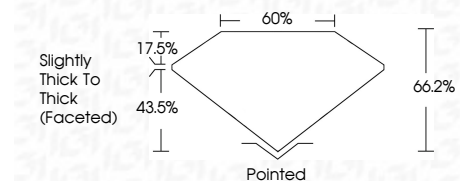

ELECTRONIC COPY

778617483
Report verification at igi.org

March 17, 2026
IGI Report Number **778617483**
Description **NATURAL DIAMOND**
Shape and Cutting Style **PEAR BRILLIANT**
Measurements **9.58 X 6.18 X 4.09 MM**

GRADING RESULTS

Carat Weight **1.50 CARAT**
Color Grade **J**
Clarity Grade **SI 2**
Cut Grade **VERY GOOD**

ADDITIONAL GRADING INFORMATION

Polish **EXCELLENT**
Symmetry **EXCELLENT**
Fluorescence **SLIGHT**
Inscription(s) **IGI 778617483**

IGI

March 17, 2026
IGI Report No 778617483
PEAR BRILLIANT
9.58 X 6.18 X 4.09 MM
1.50 CARAT
J
SI 2
VERY GOOD
66.2%
60%
Slightly Thick To Thick (Faceted)
Pointed
EXCELLENT
EXCELLENT
SLIGHT
IGI 778617483

DIAMOND REPORT

March 17, 2026
IGI Report Number **778617483**
Description **NATURAL DIAMOND**
Shape and Cutting Style **PEAR BRILLIANT**
Measurements **9.58 X 6.18 X 4.09 MM**

GRADING RESULTS

Carat Weight **1.50 CARAT**
Color Grade **J**
Clarity Grade **SI 2**
Cut Grade **VERY GOOD**