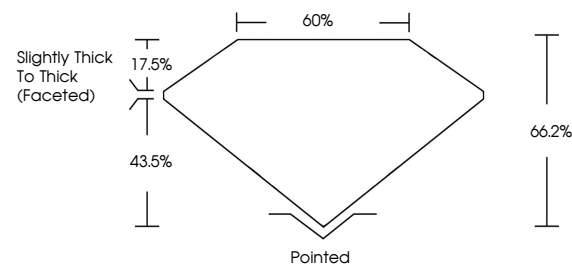

GRADING RESULTS

Carat Weight **1.50 CARAT**
Color Grade **J**
Clarity Grade **SI 2**
Cut Grade **VERY GOOD**

ADDITIONAL GRADING INFORMATION

Polish **EXCELLENT**
Symmetry **EXCELLENT**
Fluorescence **SLIGHT**
Inscription(s) **IGI 778617483**

IGI

March 17, 2026
IGI Report No 778617483
PEAR BRILLIANT
9.58 X 6.18 X 4.09 MM
1.50 CARAT
J
SI 2
VERY GOOD
66.2%
60%
Slightly Thick To Thick (Faceted)
Pointed
EXCELLENT
EXCELLENT
SLIGHT
IGI 778617483

DIAMOND REPORT

March 17, 2026
IGI Report Number **778617483**
Description **NATURAL DIAMOND**
Shape and Cutting Style **PEAR BRILLIANT**
Measurements **9.58 X 6.18 X 4.09 MM**

GRADING RESULTS

Carat Weight **1.50 CARAT**
Color Grade **J**
Clarity Grade **SI 2**
Cut Grade **VERY GOOD**

ADDITIONAL GRADING INFORMATION

Polish **EXCELLENT**
Symmetry **EXCELLENT**
Fluorescence **SLIGHT**
Inscription(s) **IGI 778617483**

PROPORTIONS

Sample Image Used

CLARITY CHARACTERISTICS

KEY TO SYMBOLS

Red symbols indicate internal characteristics.
Green symbols indicate external characteristics.