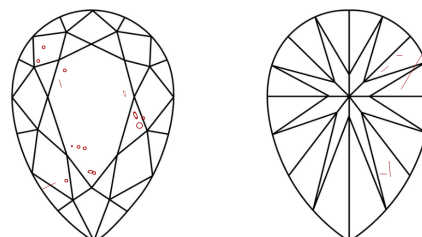

March 17, 2026
IGI Report Number **778617483**
Description **NATURAL DIAMOND**
Shape and Cutting Style **PEAR BRILLIANT**
Measurements **9.58 X 6.18 X 4.09 MM**

GRADING RESULTS

Carat Weight **1.50 CARAT**
Color Grade **J**
Clarity Grade **SI 2**
Cut Grade **VERY GOOD**

ADDITIONAL GRADING INFORMATION

Polish **EXCELLENT**
Symmetry **EXCELLENT**
Fluorescence **SLIGHT**
Inscription(s) **IGI 778617483**

PROPORTIONS

Sample Image Used

CLARITY CHARACTERISTICS

KEY TO SYMBOLS

Red symbols indicate internal characteristics.
Green symbols indicate external characteristics.

COLOR

D - F	G - J	K - M	N - R	S - Z	FANCY
Colorless	Near Colorless	Slightly Tinted	Very Light Color	Light Color	

CLARITY

FL	IF	VVS ¹⁻²	VS ¹⁻²	SI ¹⁻²	I ¹⁻³
Flawless	Internally Flawless	Very Very Slightly Included	Very Slightly Included	Slightly Included	Included