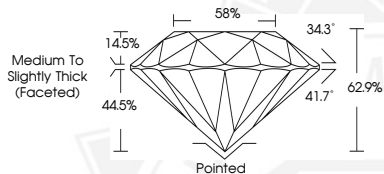

March 23, 2026

IGI Report Number 778612528

ROUND BRILLIANT

NATURAL DIAMOND

4.68 - 4.71 X 2.95 MM

0.40 CARAT

J

VS 2

EXCELLENT

EXCELLENT

EXCELLENT

NONE

Inscription(s) (IGI) 778612528