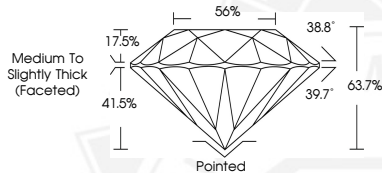

March 20, 2026

IGI Report Number 778612415

ROUND BRILLIANT

NATURAL DIAMOND

4.93 - 5.00 X 3.17 MM

0.50 CARAT

F

VS 1

VERY GOOD

EXCELLENT

EXCELLENT

NONE

Inscription(s) IGI 778612415