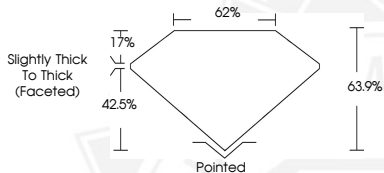

March 10, 2026

IGI Report Number **778607474**

PEAR BRILLIANT

NATURAL DIAMOND

7.60 X 4.82 X 3.08 MM

Carat Weight **0.70 CARAT**

Color Grade **I**

Clarity Grade **VS 1**

Cut Grade **VERY GOOD**

Polish **EXCELLENT**

Symmetry **EXCELLENT**

Fluorescence **NONE**

Inscription(s) **IGI 778607474**