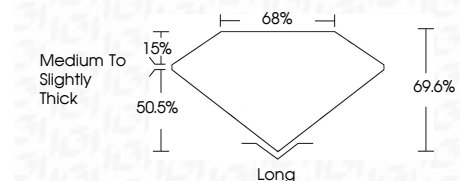

ELECTRONIC COPY

777621356
Report verification at igi.org

March 2, 2026
IGI Report Number **777621356**
Description **NATURAL DIAMOND**
Shape and Cutting Style **EMERALD CUT**
Measurements **10.33 X 7.56 X 5.26 MM**

GRADING RESULTS

Carat Weight **4.01 CARATS**
Color Grade **I**
Clarity Grade **VS 1**
Cut Grade **VERY GOOD**

ADDITIONAL GRADING INFORMATION

Polish **EXCELLENT**
Symmetry **EXCELLENT**
Fluorescence **NONE**
Inscription(s) **(IGI) 777621356**

IGI

March 2, 2026
IGI Report No 777621356
EMERALD CUT
10.33 X 7.56 X 5.26 MM
4.01 CARATS
I
VERY GOOD
VS 1
68%
50.5%
Medium To Slightly Thick
Long
EXCELLENT
EXCELLENT
NONE
(IGI) 777621356

DIAMOND REPORT

March 2, 2026
IGI Report Number **777621356**
Description **NATURAL DIAMOND**
Shape and Cutting Style **EMERALD CUT**
Measurements **10.33 X 7.56 X 5.26 MM**