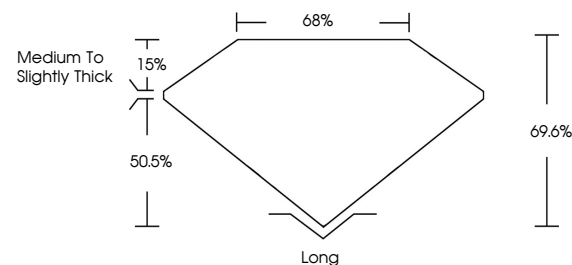

PROPORTIONS