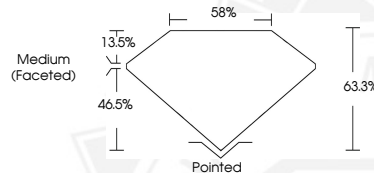

March 2, 2026

IGI Report Number 776697131

MARQUISE BRILLIANT

NATURAL DIAMOND

8.19 X 4.06 X 2.57 MM

Carat Weight 0.50 CARAT
Color Grade J
Clarity Grade VVS 1
Cut Grade VERY GOOD
Polish EXCELLENT
Symmetry EXCELLENT
Fluorescence NONE
Inscription(s) IGI 776697131