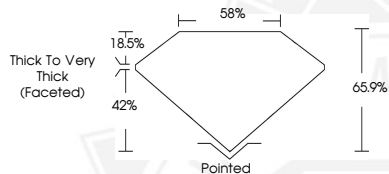

February 27, 2026

IGI Report Number 776696844

PEAR BRILLIANT

NATURAL DIAMOND

6.61 X 4.25 X 2.80 MM

Carat Weight 0.50 CARAT

Color Grade I

Clarity Grade I.F.

Cut Grade VERY GOOD

Polish EXCELLENT

Symmetry EXCELLENT

Fluorescence NONE

Inscription(s) IGI 776696844