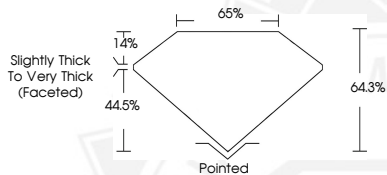

April 6, 2026
IGI Report Number **774684138**
PEAR BRILLIANT
NATURAL DIAMOND
7.17 X 4.23 X 2.72 MM
Carat Weight **0.50 CARAT**
Color Grade **K**
Clarity Grade **VS 2**
Cut Grade **VERY GOOD**
Polish **EXCELLENT**
Symmetry **EXCELLENT**
Fluorescence **NONE**
Inscription(s) **IGI 774684138**

April 6, 2026
IGI Report Number **774684138**
PEAR BRILLIANT
NATURAL DIAMOND
7.17 X 4.23 X 2.72 MM
Carat Weight **0.50 CARAT**
Color Grade **K**
Clarity Grade **VS 2**
Cut Grade **VERY GOOD**
Polish **EXCELLENT**
Symmetry **EXCELLENT**
Fluorescence **NONE**
Inscription(s) **IGI 774684138**