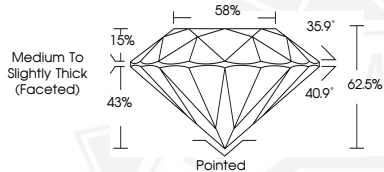

March 26, 2026

IGI Report Number **774683854**

**ROUND BRILLIANT
NATURAL DIAMOND
4.72 - 4.74 X 2.96 MM**

**0.41 CARAT
I
SI 2
EXCELLENT
VERY GOOD
VERY GOOD
NONE
NONE
Inscription(s) (IGI) 774683854**