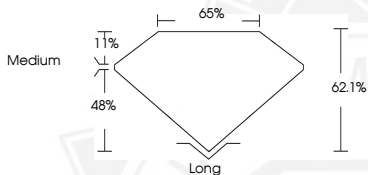

April 10, 2026
IGI Report Number **774683672**
EMERALD CUT
NATURAL DIAMOND
6.46 X 4.27 X 2.65 MM
Carat Weight **0.70 CARAT**
Color Grade **I**
Clarity Grade **VVS 1**
Cut Grade **VERY GOOD**
Polish **EXCELLENT**
Symmetry **EXCELLENT**
Fluorescence **VERY SLIGHT**
Inscription(s) **IGI 774683672**

April 10, 2026
IGI Report Number **774683672**
EMERALD CUT
NATURAL DIAMOND
6.46 X 4.27 X 2.65 MM
Carat Weight **0.70 CARAT**
Color Grade **I**
Clarity Grade **VVS 1**
Cut Grade **VERY GOOD**
Polish **EXCELLENT**
Symmetry **EXCELLENT**
Fluorescence **VERY SLIGHT**
Inscription(s) **IGI 774683672**