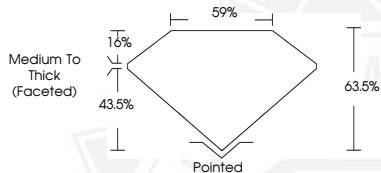

April 8, 2026
IGI Report Number **774683601**
PEAR BRILLIANT
NATURAL DIAMOND
6.77 X 4.41 X 2.80 MM
Carat Weight **0.50 CARAT**
Color Grade **M**
Clarity Grade **VS 2**
Cut Grade **VERY GOOD**
Polish **EXCELLENT**
Symmetry **VERY GOOD**
Fluorescence **NONE**
Inscription(s) **IGI 774683601**

April 8, 2026
IGI Report Number **774683601**
PEAR BRILLIANT
NATURAL DIAMOND
6.77 X 4.41 X 2.80 MM
Carat Weight **0.50 CARAT**
Color Grade **M**
Clarity Grade **VS 2**
Cut Grade **VERY GOOD**
Polish **EXCELLENT**
Symmetry **VERY GOOD**
Fluorescence **NONE**
Inscription(s) **IGI 774683601**