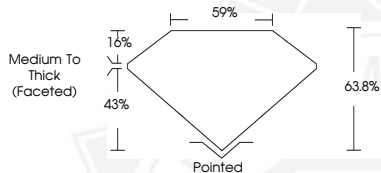

April 9, 2026
IGI Report Number **774683581**
PEAR BRILLIANT
NATURAL DIAMOND
7.49 X 4.69 X 2.99 MM
Carat Weight **0.63 CARAT**
Color Grade **J**
Clarity Grade **I.F.**
Cut Grade **VERY GOOD**
Polish **EXCELLENT**
Symmetry **EXCELLENT**
Fluorescence **VERY SLIGHT**
Inscription(s) **(IGI) 774683581**

April 9, 2026
IGI Report Number **774683581**
PEAR BRILLIANT
NATURAL DIAMOND
7.49 X 4.69 X 2.99 MM
Carat Weight **0.63 CARAT**
Color Grade **J**
Clarity Grade **I.F.**
Cut Grade **VERY GOOD**
Polish **EXCELLENT**
Symmetry **EXCELLENT**
Fluorescence **VERY SLIGHT**
Inscription(s) **(IGI) 774683581**