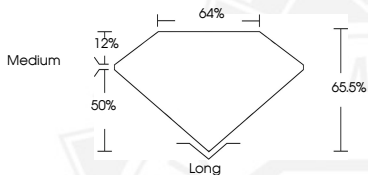

April 1, 2026
IGI Report Number **774683391**
EMERALD CUT
NATURAL DIAMOND
5.76 X 3.86 X 2.53 MM
Carat Weight **0.53 CARAT**
Color Grade **G**
Clarity Grade **I.F.**
Cut Grade **VERY GOOD**
Polish **EXCELLENT**
Symmetry **EXCELLENT**
Fluorescence **NONE**
Inscription(s) **IGI 774683391**

April 1, 2026
IGI Report Number **774683391**
EMERALD CUT
NATURAL DIAMOND
5.76 X 3.86 X 2.53 MM
Carat Weight **0.53 CARAT**
Color Grade **G**
Clarity Grade **I.F.**
Cut Grade **VERY GOOD**
Polish **EXCELLENT**
Symmetry **EXCELLENT**
Fluorescence **NONE**
Inscription(s) **IGI 774683391**