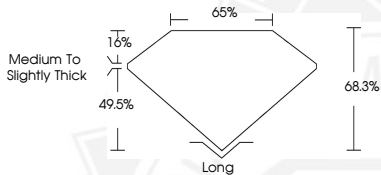

April 8, 2026
IGI Report Number **774683369**
EMERALD CUT
NATURAL DIAMOND
5.71 X 4.00 X 2.73 MM
Carat Weight **0.61 CARAT**
Color Grade **K**
Clarity Grade **VVS 1**
Cut Grade **VERY GOOD**
Polish **EXCELLENT**
Symmetry **EXCELLENT**
Fluorescence **VERY SLIGHT**
Inscription(s) **IGI 774683369**

April 8, 2026
IGI Report Number **774683369**
EMERALD CUT
NATURAL DIAMOND
5.71 X 4.00 X 2.73 MM
Carat Weight **0.61 CARAT**
Color Grade **K**
Clarity Grade **VVS 1**
Cut Grade **VERY GOOD**
Polish **EXCELLENT**
Symmetry **EXCELLENT**
Fluorescence **VERY SLIGHT**
Inscription(s) **IGI 774683369**