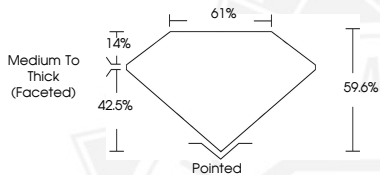

March 16, 2026

IGI Report Number **774682869**

HEART BRILLIANT

NATURAL DIAMOND

5.41 X 6.11 X 3.64 MM

Carat Weight **0.70 CARAT**

Color Grade **I**

Clarity Grade **VVS 1**

Cut Grade **EXCELLENT**

Polish **EXCELLENT**

Symmetry **EXCELLENT**

Fluorescence **NONE**

Inscription(s) **IGI 774682869**