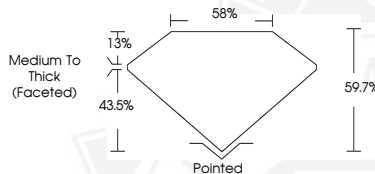

March 12, 2026

IGI Report Number **774682788**

HEART BRILLIANT

NATURAL DIAMOND

4.09 X 4.62 X 2.76 MM

Carat Weight **0.30 CARAT**

Color Grade **J**

Clarity Grade **SI 2**

Cut Grade **VERY GOOD**

Polish **EXCELLENT**

Symmetry **EXCELLENT**

Fluorescence **VERY SLIGHT**

Inscription(s) **(IGI) 774682788**