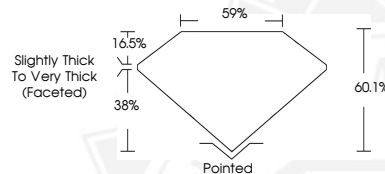

March 12, 2026

IGI Report Number **774682787**

HEART BRILLIANT

NATURAL DIAMOND

4.61 X 5.37 X 3.23 MM

Carat Weight **0.50 CARAT**

Color Grade **I**

Clarity Grade **VS 1**

Cut Grade **VERY GOOD**

Polish **EXCELLENT**

Symmetry **EXCELLENT**

Fluorescence **NONE**

Inscription(s) **IGI 774682787**