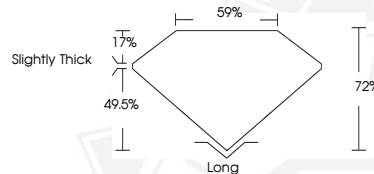

March 10, 2026

IGI Report Number 774682648

**EMERALD CUT
NATURAL DIAMOND
5.33 X 3.54 X 2.55 MM**

Carat Weight **0.50 CARAT**
Color Grade **J**
Clarity Grade **I.F.**
Cut Grade **VERY GOOD**
Polish **EXCELLENT**
Symmetry **EXCELLENT**
Fluorescence **NONE**
Inscription(s) **IGI 774682648**