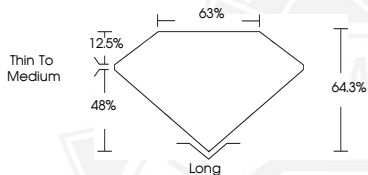

February 26, 2026

IGI Report Number **774682439**

**EMERALD CUT
NATURAL DIAMOND
5.01 X 3.39 X 2.18 MM**

Carat Weight **0.36 CARAT**
Color Grade **G**
Clarity Grade **VVS 2**
Cut Grade **VERY GOOD**
Polish **EXCELLENT**
Symmetry **EXCELLENT**
Fluorescence **NONE**
Inscription(s) **IGI 774682439**

February 26, 2026

IGI Report Number **774682439**

**EMERALD CUT
NATURAL DIAMOND
5.01 X 3.39 X 2.18 MM**

Carat Weight **0.36 CARAT**
Color Grade **G**
Clarity Grade **VVS 2**
Cut Grade **VERY GOOD**
Polish **EXCELLENT**
Symmetry **EXCELLENT**
Fluorescence **NONE**
Inscription(s) **IGI 774682439**