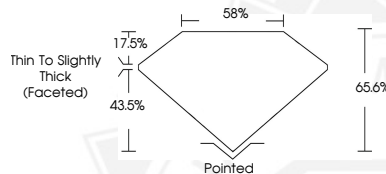

March 25, 2026

IGI Report Number 774682149

PEAR BRILLIANT

NATURAL DIAMOND

7.51 X 4.85 X 3.18 MM

Carat Weight 0.70 CARAT

Color Grade H

Clarity Grade SI 1

Cut Grade VERY GOOD

Polish EXCELLENT

Symmetry EXCELLENT

Fluorescence NONE

Inscription(s) (IGI) 774682149