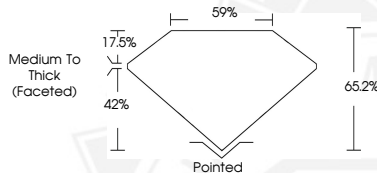

March 25, 2026

IGI Report Number 774682140

PEAR BRILLIANT

NATURAL DIAMOND

6.52 X 4.31 X 2.81 MM

Carat Weight	0.50 CARAT
Color Grade	E
Clarity Grade	SI 1
Cut Grade	VERY GOOD
Polish	EXCELLENT
Symmetry	VERY GOOD
Fluorescence	NONE
Inscription(s)	IGI 774682140