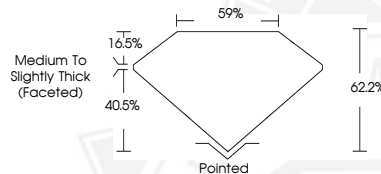

March 25, 2026

IGI Report Number 774682138

PEAR BRILLIANT

NATURAL DIAMOND

7.69 X 4.84 X 3.01 MM

Carat Weight 0.71 CARAT

Color Grade F

Clarity Grade VS 2

Cut Grade VERY GOOD

Polish EXCELLENT

Symmetry EXCELLENT

Fluorescence VERY SLIGHT

Inscription(s) (IGI) 774682138