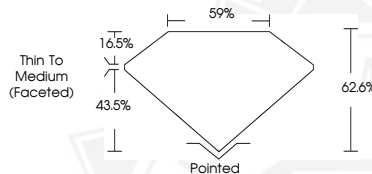

March 25, 2026

IGI Report Number 774682131

PEAR BRILLIANT

NATURAL DIAMOND

7.13 X 4.38 X 2.74 MM

Carat Weight 0.51 CARAT

Color Grade G

Clarity Grade SI 1

Cut Grade VERY GOOD

Polish EXCELLENT

Symmetry EXCELLENT

Fluorescence NONE

Inscription(s) IGI 774682131