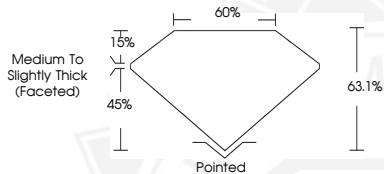

March 25, 2026
IGI Report Number **774682077**
PEAR BRILLIANT
NATURAL DIAMOND
7.24 X 4.44 X 2.80 MM
Carat Weight **0.52 CARAT**
Color Grade **E**
Clarity Grade **SI 1**
Cut Grade **EXCELLENT**
Polish **EXCELLENT**
Symmetry **VERY GOOD**
Fluorescence **NONE**
Inscription(s) **IGI 774682077**

March 25, 2026
IGI Report Number **774682077**
PEAR BRILLIANT
NATURAL DIAMOND
7.24 X 4.44 X 2.80 MM
Carat Weight **0.52 CARAT**
Color Grade **E**
Clarity Grade **SI 1**
Cut Grade **EXCELLENT**
Polish **EXCELLENT**
Symmetry **VERY GOOD**
Fluorescence **NONE**
Inscription(s) **IGI 774682077**