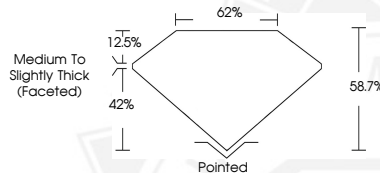

March 14, 2026
IGI Report Number 774681219
PEAR BRILLIANT
NATURAL DIAMOND
7.88 X 4.60 X 2.70 MM
0.57 CARAT
E
SI 1
VERY GOOD
EXCELLENT
EXCELLENT
NONE
Inscription(s) IGI 774681219

DIAMOND REPORT

March 14, 2026
 IGI Report Number **774681219**
 Description **NATURAL DIAMOND**
 Shape and Cutting Style **PEAR BRILLIANT**
 Measurements **7.88 X 4.60 X 2.70 MM**

Sample Image Used

GRADING RESULTS

Carat Weight **0.57 CARAT**
 Color Grade **E**
 Clarity Grade **SI 1**
 Cut Grade **VERY GOOD**

ADDITIONAL GRADING INFORMATION

Polish **EXCELLENT**
 Symmetry **EXCELLENT**
 Fluorescence **NONE**
 Identification Features **CLOUD**
 Inscription(s) **IGI 774681219**

March 14, 2026
IGI Report Number 774681219
PEAR BRILLIANT
NATURAL DIAMOND
7.88 X 4.60 X 2.70 MM
0.57 CARAT
E
SI 1
VERY GOOD
EXCELLENT
EXCELLENT
NONE
Inscription(s) IGI 774681219

THIS DOCUMENT WAS PRODUCED WITH THE FOLLOWING SECURITY MEASURES: SPECIAL DOCUMENT PAPER, INK SCREENS, WATERMARK, BACKGROUND DESIGNS, HOLOGRAM AND OTHER SECURITY FEATURES NOT LISTED AND DO EXCEED DOCUMENT SECURITY INDUSTRY GUIDELINES.