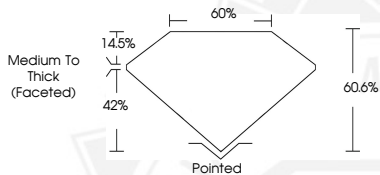

February 23, 2026
IGI Report Number **774679739**
PEAR BRILLIANT
NATURAL DIAMOND
7.09 X 4.44 X 2.69 MM
Carat Weight **0.50 CARAT**
Color Grade **F**
Clarity Grade **VS 1**
Cut Grade **VERY GOOD**
Polish **EXCELLENT**
Symmetry **EXCELLENT**
Fluorescence **NONE**
Inscription(s) **IGI 774679739**

February 23, 2026
IGI Report Number **774679739**
PEAR BRILLIANT
NATURAL DIAMOND
7.09 X 4.44 X 2.69 MM
Carat Weight **0.50 CARAT**
Color Grade **F**
Clarity Grade **VS 1**
Cut Grade **VERY GOOD**
Polish **EXCELLENT**
Symmetry **EXCELLENT**
Fluorescence **NONE**
Inscription(s) **IGI 774679739**