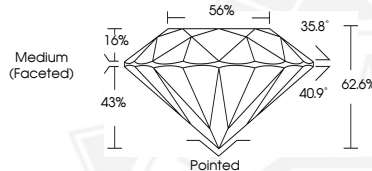

February 23, 2026

IGI Report Number 774679644

ROUND BRILLIANT

NATURAL DIAMOND

5.64 - 5.68 X 3.54 MM

Carat Weight 0.70 CARAT

Color Grade G

Clarity Grade I1

Cut Grade EXCELLENT

Polish EXCELLENT

Symmetry EXCELLENT

Fluorescence NONE

Inscription(s) IGI 774679644