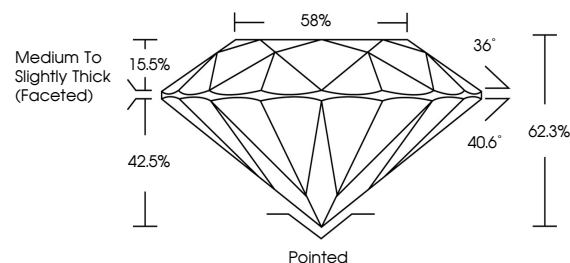

PROPORTIONS