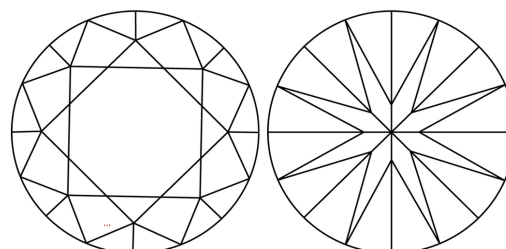

June 11, 2026  
IGI Report No 774675177  
**ROUND BRILLIANT**  
**8.57 - 8.64 X 5.37 MM**  
Carat Weight **2.49 CARATS**  
Color Grade **J**  
Clarity Grade **VVS 2**  
Cut Grade **EXCELLENT**  
Depth **62.3%**  
Table **58%**  
Crown Height **Medium To Slightly Thick (Faceted)**  
Crown Angle **36°**  
Pavilion Angle **40.6°**  
Total Depth **62.3%**  
Culet **Pointed**  
Polish **EXCELLENT**  
Symmetry **EXCELLENT**  
Fluorescence **NONE**  
Inscription(s) **IGI 774675177**  
Comments: **IDEAL CUT ROUND BRILLIANT**

**DIAMOND REPORT**

June 11, 2026  
IGI Report Number **774675177**  
Description **NATURAL DIAMOND**  
Shape and Cutting Style **ROUND BRILLIANT**  
Measurements **8.57 - 8.64 X 5.37 MM**

**GRADING RESULTS**

Carat Weight **2.49 CARATS**  
Color Grade **J**  
Clarity Grade **VVS 2**  
Cut Grade **EXCELLENT**

**ADDITIONAL GRADING INFORMATION**

Polish **EXCELLENT**  
Symmetry **EXCELLENT**  
Fluorescence **NONE**  
Inscription(s) **IGI 774675177**  
Comments: IDEAL CUT ROUND BRILLIANT

**PROPORTIONS**

Sample Image Used

**CLARITY CHARACTERISTICS**

**KEY TO SYMBOLS**

Red symbols indicate internal characteristics.  
Green symbols indicate external characteristics.

**COLOR**

D - F	G - J	K - M	N - R	S - Z	FANCY
Colorless	Near Colorless	Slightly Tinted	Very Light Color	Light Color	