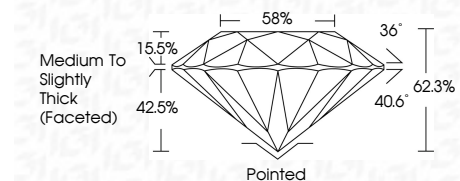

**ELECTRONIC COPY**

774675177  
Report verification at igi.org

June 11, 2026  
IGI Report Number **774675177**  
Description **NATURAL DIAMOND**  
Shape and Cutting Style **ROUND BRILLIANT**  
Measurements **8.57 - 8.64 X 5.37 MM**

**GRADING RESULTS**

Carat Weight **2.49 CARATS**  
Color Grade **J**  
Clarity Grade **VVS 2**  
Cut Grade **EXCELLENT**

**ADDITIONAL GRADING INFORMATION**

Polish **EXCELLENT**  
Symmetry **EXCELLENT**  
Fluorescence **NONE**  
Inscription(s) **IGI 774675177**  
Comments: IDEAL CUT ROUND BRILLIANT

June 11, 2026  
IGI Report No 774675177  
**ROUND BRILLIANT**  
**8.57 - 8.64 X 5.37 MM**  
Carat Weight **2.49 CARATS**  
Color Grade **J**  
Clarity Grade **VVS 2**  
Cut Grade **EXCELLENT**  
Depth **62.3%**  
Table **58%**  
Crown Height **Medium To Slightly Thick (Faceted)**  
Crown Angle **36°**  
Pavilion Angle **40.6°**  
Total Depth **62.3%**  
Culet **Pointed**  
Polish **EXCELLENT**  
Symmetry **EXCELLENT**  
Fluorescence **NONE**  
Inscription(s) **IGI 774675177**  
Comments: **IDEAL CUT ROUND BRILLIANT**

Carat Weight **2.49 CARATS**  
Color Grade **J**  
Clarity Grade **VVS 2**  
Cut Grade **EXCELLENT**

**ADDITIONAL GRADING INFORMATION**

Polish **EXCELLENT**  
Symmetry **EXCELLENT**  
Fluorescence **NONE**  
Inscription(s) **IGI 774675177**  
Comments: IDEAL CUT ROUND BRILLIANT