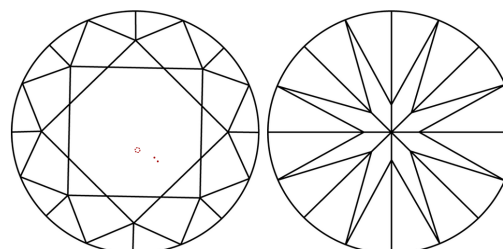

**DIAMOND REPORT**

May 27, 2026  
IGI Report Number **774675150**  
Description **NATURAL DIAMOND**  
Shape and Cutting Style **ROUND BRILLIANT**  
Measurements **8.82 - 8.91 X 5.54 MM**

**GRADING RESULTS**

Carat Weight **2.71 CARATS**  
Color Grade **H**  
Clarity Grade **VS 1**  
Cut Grade **EXCELLENT**

**ADDITIONAL GRADING INFORMATION**

Polish **EXCELLENT**  
Symmetry **EXCELLENT**  
Fluorescence **NONE**  
Inscription(s) **IGI 774675150**  
Comments: IDEAL CUT ROUND BRILLIANT

**PROPORTIONS**

Sample Image Used

**CLARITY CHARACTERISTICS**

**KEY TO SYMBOLS**

Red symbols indicate internal characteristics.  
Green symbols indicate external characteristics.

**COLOR**

D - F	G - J	K - M	N - R	S - Z	FANCY
Colorless	Near Colorless	Slightly Tinted	Very Light Color	Light Color	