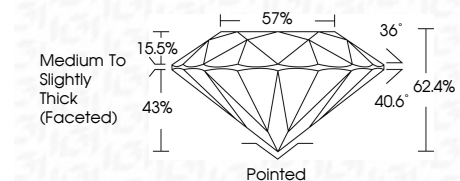

**ELECTRONIC COPY**

774675150  
Report verification at [igi.org](http://igi.org)

May 27, 2026  
IGI Report Number **774675150**  
Description **NATURAL DIAMOND**  
Shape and Cutting Style **ROUND BRILLIANT**  
Measurements **8.82 - 8.91 X 5.54 MM**

**GRADING RESULTS**

Carat Weight **2.71 CARATS**  
Color Grade **H**  
Clarity Grade **VS 1**  
Cut Grade **EXCELLENT**

**ADDITIONAL GRADING INFORMATION**

Polish **EXCELLENT**  
Symmetry **EXCELLENT**  
Fluorescence **NONE**  
Inscription(s) **IGI 774675150**  
Comments: IDEAL CUT ROUND BRILLIANT

**IGI**

May 27, 2026  
IGI Report No 774675150  
**ROUND BRILLIANT**  
8.82 - 8.91 X 5.54 MM  
Carat Weight **2.71 CARATS**  
Color Grade **H**  
Clarity Grade **VS 1**  
Cut Grade **EXCELLENT**  
Depth **62.4%**  
Table **57%**  
Girdle **Medium To Slightly Thick (Faceted)**  
Culet **Pointed**  
Polish **EXCELLENT**  
Symmetry **EXCELLENT**  
Fluorescence **NONE**  
Inscription(s) **IGI 774675150**  
Comments: **IDEAL CUT ROUND BRILLIANT**

Carat Weight **2.71 CARATS**  
Color Grade **H**  
Clarity Grade **VS 1**  
Cut Grade **EXCELLENT**

**ADDITIONAL GRADING INFORMATION**

Polish **EXCELLENT**  
Symmetry **EXCELLENT**  
Fluorescence **NONE**  
Inscription(s) **IGI 774675150**  
Comments: IDEAL CUT ROUND BRILLIANT