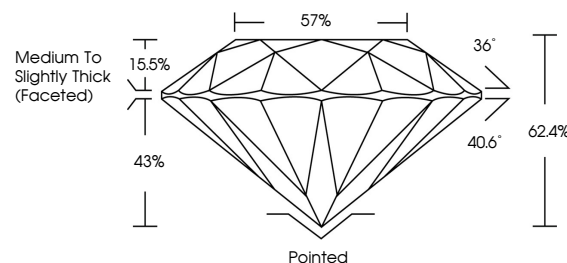

**IGI**

May 27, 2026  
IGI Report No 774675150  
**ROUND BRILLIANT**  
8.82 - 8.91 X 5.54 MM  
Carat Weight **2.71 CARATS**  
Color Grade **H**  
Clarity Grade **VS 1**  
Cut Grade **EXCELLENT**  
Depth **62.4%**  
Table **57%**  
Girdle **Medium To Slightly Thick (Faceted)**  
Culet **Pointed**  
Polish **EXCELLENT**  
Symmetry **EXCELLENT**  
Fluorescence **NONE**  
Inscription(s) **IGI 774675150**  
Comments: **IDEAL CUT ROUND BRILLIANT**

**DIAMOND REPORT**

May 27, 2026  
IGI Report Number **774675150**  
Description **NATURAL DIAMOND**  
Shape and Cutting Style **ROUND BRILLIANT**  
Measurements **8.82 - 8.91 X 5.54 MM**

**GRADING RESULTS**

Carat Weight **2.71 CARATS**  
Color Grade **H**  
Clarity Grade **VS 1**  
Cut Grade **EXCELLENT**

**ADDITIONAL GRADING INFORMATION**

Polish **EXCELLENT**  
Symmetry **EXCELLENT**  
Fluorescence **NONE**  
Inscription(s) **IGI 774675150**  
Comments: IDEAL CUT ROUND BRILLIANT

**PROPORTIONS**

Sample Image Used

**CLARITY CHARACTERISTICS**

**KEY TO SYMBOLS**

Red symbols indicate internal characteristics.  
Green symbols indicate external characteristics.

**COLOR**

D - F	G - J	K - M	N - R	S - Z	FANCY
Colorless	Near Colorless	Slightly Tinted	Very Light Color	Light Color	