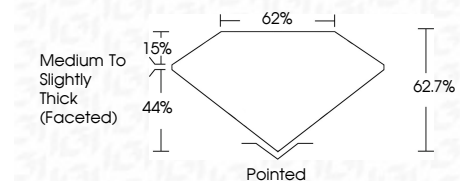

ELECTRONIC COPY

774672889
Report verification at igi.org

May 27, 2026
IGI Report Number **774672889**
Description **NATURAL DIAMOND**
Shape and Cutting Style **PEAR BRILLIANT**
Measurements **9.98 X 6.32 X 3.96 MM**

GRADING RESULTS

Carat Weight **1.50 CARAT**
Color Grade **I**
Clarity Grade **SI 1**
Cut Grade **VERY GOOD**

ADDITIONAL GRADING INFORMATION

Polish **EXCELLENT**
Symmetry **EXCELLENT**
Fluorescence **NONE**
Inscription(s) **IGI 774672889**

IGI

May 27, 2026
IGI Report No 774672889
PEAR BRILLIANT
9.98 X 6.32 X 3.96 MM
1.50 CARAT
I
Color Grade
VERY GOOD
SI 1
Depth
62.7%
62%
Medium To Slightly Thick (Faceted)
Pointed
EXCELLENT
EXCELLENT
NONE
IGI 774672889

DIAMOND REPORT

May 27, 2026
IGI Report Number **774672889**
Description **NATURAL DIAMOND**
Shape and Cutting Style **PEAR BRILLIANT**
Measurements **9.98 X 6.32 X 3.96 MM**

GRADING RESULTS

Carat Weight **1.50 CARAT**
Color Grade **I**
Clarity Grade **SI 1**
Cut Grade **VERY GOOD**