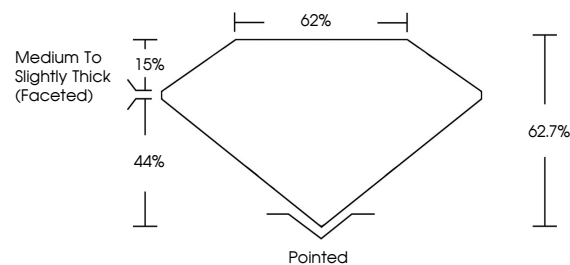

GRADING RESULTS

Carat Weight **1.50 CARAT**
Color Grade **I**
Clarity Grade **SI 1**
Cut Grade **VERY GOOD**

ADDITIONAL GRADING INFORMATION

Polish **EXCELLENT**
Symmetry **EXCELLENT**
Fluorescence **NONE**
Inscription(s) **IGI 774672889**

IGI

May 27, 2026
IGI Report No 774672889
PEAR BRILLIANT
9.98 X 6.32 X 3.96 MM
1.50 CARAT
I
Color Grade
VERY GOOD
SI 1
Depth
62.7%
62%
Medium To Slightly Thick (Faceted)
Pointed
EXCELLENT
EXCELLENT
NONE
IGI 774672889

DIAMOND REPORT

May 27, 2026
IGI Report Number **774672889**
Description **NATURAL DIAMOND**
Shape and Cutting Style **PEAR BRILLIANT**
Measurements **9.98 X 6.32 X 3.96 MM**

GRADING RESULTS

Carat Weight **1.50 CARAT**
Color Grade **I**
Clarity Grade **SI 1**
Cut Grade **VERY GOOD**

ADDITIONAL GRADING INFORMATION

Polish **EXCELLENT**
Symmetry **EXCELLENT**
Fluorescence **NONE**
Inscription(s) **IGI 774672889**

PROPORTIONS

Sample Image Used

CLARITY CHARACTERISTICS

KEY TO SYMBOLS

Red symbols indicate internal characteristics.
Green symbols indicate external characteristics.