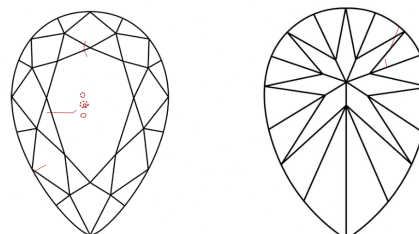

ELECTRONIC COPY

774672889
Report verification at igi.org

May 27, 2026
IGI Report Number **774672889**
Description **NATURAL DIAMOND**
Shape and Cutting Style **PEAR BRILLIANT**
Measurements **9.98 X 6.32 X 3.96 MM**

DIAMOND REPORT

May 27, 2026
IGI Report Number **774672889**
Description **NATURAL DIAMOND**
Shape and Cutting Style **PEAR BRILLIANT**
Measurements **9.98 X 6.32 X 3.96 MM**

GRADING RESULTS

Carat Weight **1.50 CARAT**
Color Grade **I**
Clarity Grade **SI 1**
Cut Grade **VERY GOOD**

ADDITIONAL GRADING INFORMATION

Polish **EXCELLENT**
Symmetry **EXCELLENT**
Fluorescence **NONE**
Inscription(s) **IGI 774672889**

PROPORTIONS

Sample Image Used

CLARITY CHARACTERISTICS

KEY TO SYMBOLS

Red symbols indicate internal characteristics.
Green symbols indicate external characteristics.

COLOR

D - F	G - J	K - M	N - R	S - Z	FANCY
Colorless	Near Colorless	Slightly Tinted	Very Light Color	Light Color	

CLARITY

FL	IF	VVS ¹⁻²	VS ¹⁻²	SI ¹⁻²	I ¹⁻³
Flawless	Internally Flawless	Very Very Slightly Included	Very Slightly Included	Slightly Included	Included