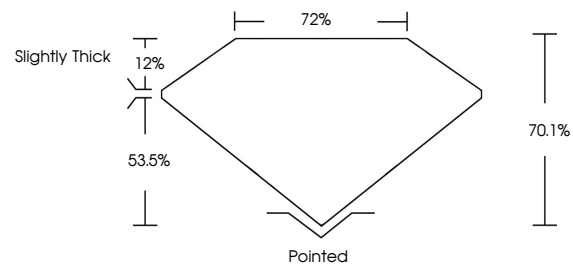

March 11, 2026
IGI Report Number **774672591**
Description **NATURAL DIAMOND**
Shape and Cutting Style **PRINCESS CUT**
Measurements **6.25 X 6.25 X 4.38 MM**

GRADING RESULTS

Carat Weight **1.51 CARAT**
Color Grade **I**
Clarity Grade **VS 1**
Cut Grade **VERY GOOD**

ADDITIONAL GRADING INFORMATION

Polish **EXCELLENT**
Symmetry **EXCELLENT**
Fluorescence **NONE**
Inscription(s) **(IGI) 774672591**

PROPORTIONS

Sample Image Used

CLARITY CHARACTERISTICS

KEY TO SYMBOLS

Red symbols indicate internal characteristics.
Green symbols indicate external characteristics.