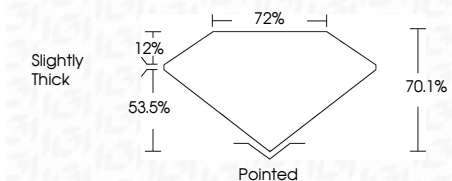

ELECTRONIC COPY

774672591
Report verification at igi.org

March 11, 2026
IGI Report Number **774672591**
Description **NATURAL DIAMOND**
Shape and Cutting Style **PRINCESS CUT**
Measurements **6.25 X 6.25 X 4.38 MM**

GRADING RESULTS

Carat Weight **1.51 CARAT**
Color Grade **I**
Clarity Grade **VS 1**
Cut Grade **VERY GOOD**

ADDITIONAL GRADING INFORMATION

Polish **EXCELLENT**
Symmetry **EXCELLENT**
Fluorescence **NONE**
Inscription(s) **(IGI) 774672591**

IGI

March 11, 2026
IGI Report No 774672591
PRINCESS CUT
6.25 X 6.25 X 4.38 MM
1.51 CARAT
I
Color Grade
VS 1
VERY GOOD
70.1%
72%
Slightly Thick
Pointed
EXCELLENT
EXCELLENT
NONE
(IGI) 774672591

DIAMOND REPORT

March 11, 2026
IGI Report Number **774672591**
Description **NATURAL DIAMOND**
Shape and Cutting Style **PRINCESS CUT**
Measurements **6.25 X 6.25 X 4.38 MM**

GRADING RESULTS

Carat Weight **1.51 CARAT**
Color Grade **I**
Clarity Grade **VS 1**
Cut Grade **VERY GOOD**