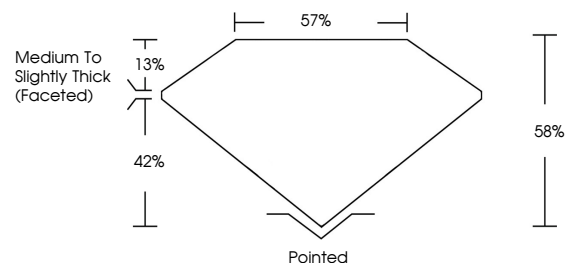

GRADING RESULTS

Carat Weight **2.01 CARATS**
Color Grade **J**
Clarity Grade **SI 2**
Cut Grade **VERY GOOD**

ADDITIONAL GRADING INFORMATION

Polish **EXCELLENT**
Symmetry **EXCELLENT**
Fluorescence **VERY SLIGHT**
Inscription(s) **IGI 774672541**

IGI

March 6, 2026
IGI Report No 774672541
PEAR BRILLIANT
11.38 X 7.15 X 4.15 MM
2.01 CARATS
J
Color Grade
SI 2
VERY GOOD
85%
57%
Medium To Slightly Thick (Faceted)
Pointed
EXCELLENT
EXCELLENT
VERY SLIGHT
IGI 774672541

DIAMOND REPORT

March 6, 2026
IGI Report Number **774672541**
Description **NATURAL DIAMOND**
Shape and Cutting Style **PEAR BRILLIANT**
Measurements **11.38 X 7.15 X 4.15 MM**

GRADING RESULTS

Carat Weight **2.01 CARATS**
Color Grade **J**
Clarity Grade **SI 2**
Cut Grade **VERY GOOD**

ADDITIONAL GRADING INFORMATION

Polish **EXCELLENT**
Symmetry **EXCELLENT**
Fluorescence **VERY SLIGHT**
Inscription(s) **IGI 774672541**

PROPORTIONS

Sample Image Used

CLARITY CHARACTERISTICS

KEY TO SYMBOLS