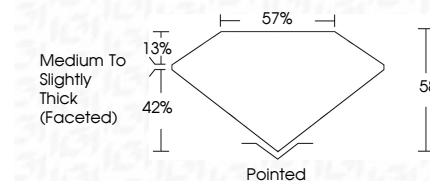

ELECTRONIC COPY

774672541
Report verification at igi.org

March 6, 2026
IGI Report Number **774672541**
Description **NATURAL DIAMOND**
Shape and Cutting Style **PEAR BRILLIANT**
Measurements **11.38 X 7.15 X 4.15 MM**

GRADING RESULTS

Carat Weight **2.01 CARATS**
Color Grade **J**
Clarity Grade **SI 2**
Cut Grade **VERY GOOD**

ADDITIONAL GRADING INFORMATION

Polish **EXCELLENT**
Symmetry **EXCELLENT**
Fluorescence **VERY SLIGHT**
Inscription(s) **IGI 774672541**

IGI

March 6, 2026
IGI Report No 774672541
PEAR BRILLIANT
11.38 X 7.15 X 4.15 MM
2.01 CARATS
J
Color Grade
SI 2
VERY GOOD
85%
57%
Medium To Slightly Thick (Faceted)
Pointed
EXCELLENT
EXCELLENT
VERY SLIGHT
IGI 774672541

DIAMOND REPORT

March 6, 2026
IGI Report Number **774672541**
Description **NATURAL DIAMOND**
Shape and Cutting Style **PEAR BRILLIANT**
Measurements **11.38 X 7.15 X 4.15 MM**

GRADING RESULTS

Carat Weight **2.01 CARATS**
Color Grade **J**
Clarity Grade **SI 2**
Cut Grade **VERY GOOD**