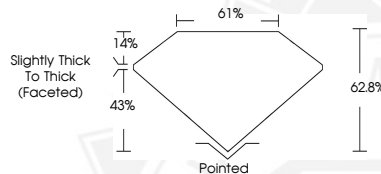

March 16, 2026

IGI Report Number **774628997**

PEAR BRILLIANT

NATURAL DIAMOND

7.89 X 4.87 X 3.06 MM

Carat Weight **0.70 CARAT**

Color Grade **I**

Clarity Grade **SI 1**

Cut Grade **VERY GOOD**

Polish **EXCELLENT**

Symmetry **EXCELLENT**

Fluorescence **NONE**

Inscription(s) **IGI 774628997**