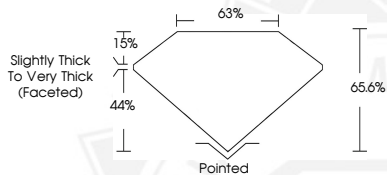

February 25, 2026
IGI Report Number **774628718**
PEAR BRILLIANT
NATURAL DIAMOND
6.76 X 4.24 X 2.78 MM
Carat Weight **0.50 CARAT**
Color Grade **J**
Clarity Grade **VVS 2**
Cut Grade **VERY GOOD**
Polish **EXCELLENT**
Symmetry **EXCELLENT**
Fluorescence **NONE**
Inscription(s) **IGI 774628718**

February 25, 2026
IGI Report Number **774628718**
PEAR BRILLIANT
NATURAL DIAMOND
6.76 X 4.24 X 2.78 MM
Carat Weight **0.50 CARAT**
Color Grade **J**
Clarity Grade **VVS 2**
Cut Grade **VERY GOOD**
Polish **EXCELLENT**
Symmetry **EXCELLENT**
Fluorescence **NONE**
Inscription(s) **IGI 774628718**