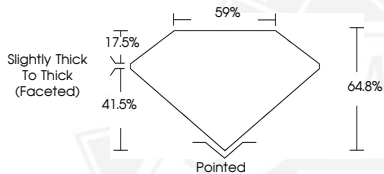

February 25, 2026
IGI Report Number **774628695**
PEAR BRILLIANT
NATURAL DIAMOND
7.15 X 4.57 X 2.96 MM
Carat Weight **0.61 CARAT**
Color Grade **I**
Clarity Grade **I.F.**
Cut Grade **VERY GOOD**
Polish **EXCELLENT**
Symmetry **EXCELLENT**
Fluorescence **VERY SLIGHT**
Inscription(s) **(IGI) 774628695**

February 25, 2026
IGI Report Number **774628695**
PEAR BRILLIANT
NATURAL DIAMOND
7.15 X 4.57 X 2.96 MM
Carat Weight **0.61 CARAT**
Color Grade **I**
Clarity Grade **I.F.**
Cut Grade **VERY GOOD**
Polish **EXCELLENT**
Symmetry **EXCELLENT**
Fluorescence **VERY SLIGHT**
Inscription(s) **(IGI) 774628695**