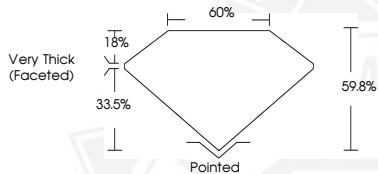

February 23, 2026
IGI Report Number **774628575**
PEAR BRILLIANT
NATURAL DIAMOND
7.52 X 4.83 X 2.89 MM
Carat Weight **0.70 CARAT**
Color Grade **I**
Clarity Grade **VVS 1**
Cut Grade **VERY GOOD**
Polish **EXCELLENT**
Symmetry **EXCELLENT**
Fluorescence **NONE**
Inscription(s) **IGI 774628575**

February 23, 2026
IGI Report Number **774628575**
PEAR BRILLIANT
NATURAL DIAMOND
7.52 X 4.83 X 2.89 MM
Carat Weight **0.70 CARAT**
Color Grade **I**
Clarity Grade **VVS 1**
Cut Grade **VERY GOOD**
Polish **EXCELLENT**
Symmetry **EXCELLENT**
Fluorescence **NONE**
Inscription(s) **IGI 774628575**