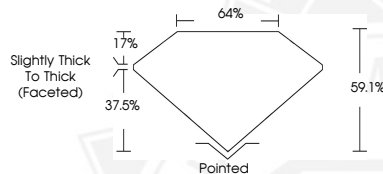

February 23, 2026
IGI Report Number 774628461
PEAR BRILLIANT
NATURAL DIAMOND
7.41 X 4.96 X 2.93 MM
Carat Weight **0.70 CARAT**
Color Grade **I**
Clarity Grade **VVS 1**
Cut Grade **VERY GOOD**
Polish **EXCELLENT**
Symmetry **EXCELLENT**
Fluorescence **STRONG**
Inscription(s) **IGI 774628461**