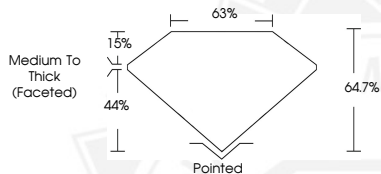

February 20, 2026
IGI Report Number **774627848**
PEAR BRILLIANT
NATURAL DIAMOND
7.00 X 4.30 X 2.78 MM
Carat Weight **0.50 CARAT**
Color Grade **I**
Clarity Grade **VVS 1**
Cut Grade **VERY GOOD**
Polish **EXCELLENT**
Symmetry **EXCELLENT**
Fluorescence **SLIGHT**
Inscription(s) **IGI 774627848**

February 20, 2026
IGI Report Number **774627848**
PEAR BRILLIANT
NATURAL DIAMOND
7.00 X 4.30 X 2.78 MM
Carat Weight **0.50 CARAT**
Color Grade **I**
Clarity Grade **VVS 1**
Cut Grade **VERY GOOD**
Polish **EXCELLENT**
Symmetry **EXCELLENT**
Fluorescence **SLIGHT**
Inscription(s) **IGI 774627848**