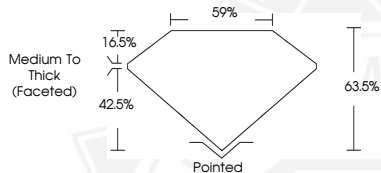

February 20, 2026
IGI Report Number **774627318**
PEAR BRILLIANT
NATURAL DIAMOND
7.96 X 5.10 X 3.24 MM
Carat Weight **0.81 CARAT**
Color Grade **I**
Clarity Grade **SI 1**
Cut Grade **VERY GOOD**
Polish **EXCELLENT**
Symmetry **EXCELLENT**
Fluorescence **VERY SLIGHT**
Inscription(s) **IGI 774627318**

February 20, 2026
IGI Report Number **774627318**
PEAR BRILLIANT
NATURAL DIAMOND
7.96 X 5.10 X 3.24 MM
Carat Weight **0.81 CARAT**
Color Grade **I**
Clarity Grade **SI 1**
Cut Grade **VERY GOOD**
Polish **EXCELLENT**
Symmetry **EXCELLENT**
Fluorescence **VERY SLIGHT**
Inscription(s) **IGI 774627318**