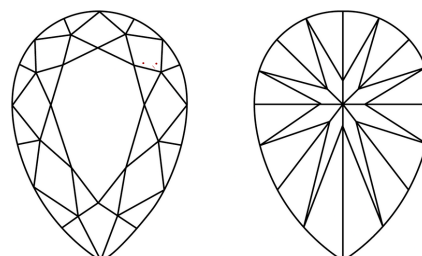

ELECTRONIC COPY

773637654
Report verification at igi.org

February 19, 2026
IGI Report Number **773637654**
Description **NATURAL DIAMOND**
Shape and Cutting Style **PEAR BRILLIANT**
Measurements **7.96 X 5.18 X 3.24 MM**

February 19, 2026
IGI Report Number **773637654**
Description **NATURAL DIAMOND**
Shape and Cutting Style **PEAR BRILLIANT**
Measurements **7.96 X 5.18 X 3.24 MM**

GRADING RESULTS

Carat Weight **0.82 CARAT**
Color Grade **I**
Clarity Grade **VVS 2**
Cut Grade **VERY GOOD**

ADDITIONAL GRADING INFORMATION

Polish **EXCELLENT**
Symmetry **EXCELLENT**
Fluorescence **NONE**
Inscription(s) **IGI 773637654**

PROPORTIONS

Sample Image Used

CLARITY CHARACTERISTICS

KEY TO SYMBOLS

Red symbols indicate internal characteristics.
Green symbols indicate external characteristics.

COLOR

D - F	G - J	K - M	N - R	S - Z	FANCY
Colorless	Near Colorless	Slightly Tinted	Very Light Color	Light Color	

CLARITY

FL	IF	VVS ¹⁻²	VS ¹⁻²	SI ¹⁻²	I ¹⁻³
Flawless	Internally Flawless	Very Very Slightly Included	Very Slightly Included	Slightly Included	Included