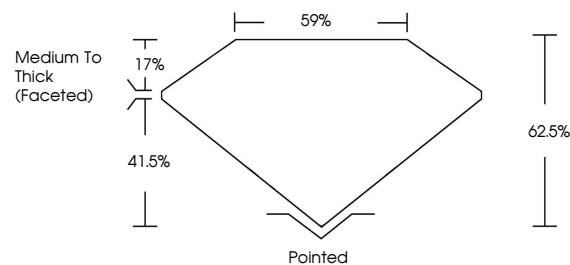

GRADING RESULTS

Carat Weight **0.82 CARAT**
Color Grade **I**
Clarity Grade **VVS 2**
Cut Grade **VERY GOOD**

ADDITIONAL GRADING INFORMATION

Polish **EXCELLENT**
Symmetry **EXCELLENT**
Fluorescence **NONE**
Inscription(s) **IGI 773637654**

IGI

February 19, 2026
IGI Report No 773637654
PEAR BRILLIANT
7.96 X 5.18 X 3.24 MM
0.82 CARAT
I
VVS 2
VERY GOOD
62.5%
59%
Medium To Thick (Faceted)
Pointed
EXCELLENT
EXCELLENT
NONE
IGI 773637654

DIAMOND REPORT

February 19, 2026
IGI Report Number **773637654**
Description **NATURAL DIAMOND**
Shape and Cutting Style **PEAR BRILLIANT**
Measurements **7.96 X 5.18 X 3.24 MM**

GRADING RESULTS

Carat Weight **0.82 CARAT**
Color Grade **I**
Clarity Grade **VVS 2**
Cut Grade **VERY GOOD**

ADDITIONAL GRADING INFORMATION

Polish **EXCELLENT**
Symmetry **EXCELLENT**
Fluorescence **NONE**
Inscription(s) **IGI 773637654**

PROPORTIONS

Sample Image Used

CLARITY CHARACTERISTICS

KEY TO SYMBOLS

Red symbols indicate internal characteristics.
Green symbols indicate external characteristics.