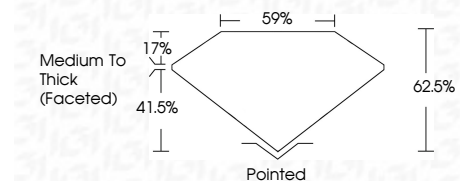

ELECTRONIC COPY

773637654
Report verification at igi.org

February 19, 2026
IGI Report Number **773637654**
Description **NATURAL DIAMOND**
Shape and Cutting Style **PEAR BRILLIANT**
Measurements **7.96 X 5.18 X 3.24 MM**

GRADING RESULTS

Carat Weight **0.82 CARAT**
Color Grade **I**
Clarity Grade **VVS 2**
Cut Grade **VERY GOOD**

ADDITIONAL GRADING INFORMATION

Polish **EXCELLENT**
Symmetry **EXCELLENT**
Fluorescence **NONE**
Inscription(s) **IGI 773637654**

IGI

February 19, 2026
IGI Report No 773637654
PEAR BRILLIANT
7.96 X 5.18 X 3.24 MM
0.82 CARAT
I
VVS 2
VERY GOOD
62.5%
59%
Medium To Thick (Faceted)
Pointed
EXCELLENT
EXCELLENT
NONE
IGI 773637654

DIAMOND REPORT

February 19, 2026
IGI Report Number **773637654**
Description **NATURAL DIAMOND**
Shape and Cutting Style **PEAR BRILLIANT**
Measurements **7.96 X 5.18 X 3.24 MM**

GRADING RESULTS

Carat Weight **0.82 CARAT**
Color Grade **I**
Clarity Grade **VVS 2**
Cut Grade **VERY GOOD**