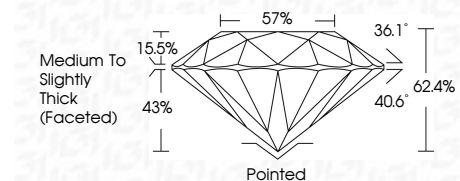

**ELECTRONIC COPY**

773626755  
Report verification at [igi.org](http://igi.org)

February 13, 2026  
IGI Report Number **773626755**  
Description **NATURAL DIAMOND**  
Shape and Cutting Style **ROUND BRILLIANT**  
Measurements **10.07 - 10.12 X 6.30 MM**

**GRADING RESULTS**

Carat Weight **4.02 CARATS**  
Color Grade **J**  
Clarity Grade **SI 1**  
Cut Grade **EXCELLENT**

**ADDITIONAL GRADING INFORMATION**

Polish **EXCELLENT**  
Symmetry **EXCELLENT**  
Fluorescence **NONE**  
Inscription(s) **IGI 773626755**  
Comments: IDEAL CUT ROUND BRILLIANT

February 13, 2026  
IGI Report No 773626755  
**ROUND BRILLIANT**  
**10.07 - 10.12 X 6.30 MM**  
Carat Weight **4.02 CARATS**  
Color Grade **J**  
Clarity Grade **SI 1**  
Depth **EXCELLENT**  
Table **62.4%**  
Girdle **57%**  
Medium To Slightly Thick (Faceted)  
Culet **Pointed**  
Polish **EXCELLENT**  
Symmetry **EXCELLENT**  
Fluorescence **NONE**  
Inscription(s) **IGI 773626755**  
Comments: **IDEAL CUT ROUND BRILLIANT**

**DIAMOND REPORT**

February 13, 2026  
IGI Report Number **773626755**  
Description **NATURAL DIAMOND**  
Shape and Cutting Style **ROUND BRILLIANT**  
Measurements **10.07 - 10.12 X 6.30 MM**

**GRADING RESULTS**