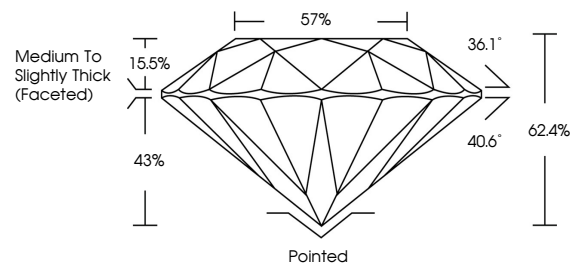

February 13, 2026  
IGI Report No 773626755  
**ROUND BRILLIANT**  
**10.07 - 10.12 X 6.30 MM**  
Carat Weight **4.02 CARATS**  
Color Grade **J**  
Clarity Grade **SI 1**  
Depth **EXCELLENT**  
Table **62.4%**  
Girdle **57%**  
Medium To Slightly Thick (Faceted)  
Culet **Pointed**  
Polish **EXCELLENT**  
Symmetry **EXCELLENT**  
Fluorescence **NONE**  
Inscription(s) **IGI 773626755**  
Comments: **IDEAL CUT ROUND BRILLIANT**

**DIAMOND REPORT**

February 13, 2026  
IGI Report Number **773626755**  
Description **NATURAL DIAMOND**  
Shape and Cutting Style **ROUND BRILLIANT**  
Measurements **10.07 - 10.12 X 6.30 MM**

**GRADING RESULTS**

Carat Weight **4.02 CARATS**  
Color Grade **J**  
Clarity Grade **SI 1**  
Cut Grade **EXCELLENT**

**ADDITIONAL GRADING INFORMATION**

Polish **EXCELLENT**  
Symmetry **EXCELLENT**  
Fluorescence **NONE**  
Inscription(s) **IGI 773626755**  
Comments: IDEAL CUT ROUND BRILLIANT

**PROPORTIONS**

**CLARITY CHARACTERISTICS**

**KEY TO SYMBOLS**

Red symbols indicate internal characteristics.  
Green symbols indicate external characteristics.

Sample Image Used

**COLOR**

D - F	G - J	K - M	N - R	S - Z	FANCY
Colorless	Near Colorless	Slightly Tinted	Very Light Color	Light Color	