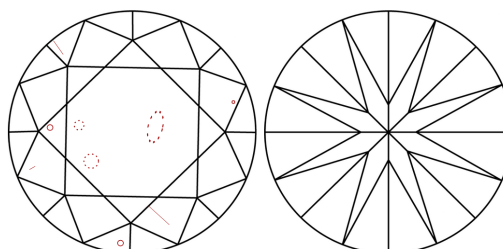

February 13, 2026  
IGI Report No 773626755  
**ROUND BRILLIANT**  
**10.07 - 10.12 X 6.30 MM**  
Carat Weight **4.02 CARATS**  
Color Grade **J**  
Clarity Grade **SI 1**  
Depth **EXCELLENT**  
Table **62.4%**  
Girdle **57%**  
Medium To Slightly Thick (Faceted)  
Culet **Pointed**  
Polish **EXCELLENT**  
Symmetry **EXCELLENT**  
Fluorescence **NONE**  
Inscription(s) **IGI 773626755**  
Comments: **IDEAL CUT ROUND BRILLIANT**

**DIAMOND REPORT**

February 13, 2026  
IGI Report Number **773626755**  
Description **NATURAL DIAMOND**  
Shape and Cutting Style **ROUND BRILLIANT**  
Measurements **10.07 - 10.12 X 6.30 MM**

**GRADING RESULTS**

Carat Weight **4.02 CARATS**  
Color Grade **J**  
Clarity Grade **SI 1**  
Cut Grade **EXCELLENT**

**ADDITIONAL GRADING INFORMATION**

Polish **EXCELLENT**  
Symmetry **EXCELLENT**  
Fluorescence **NONE**  
Inscription(s) **IGI 773626755**  
Comments: IDEAL CUT ROUND BRILLIANT

**PROPORTIONS**

**CLARITY CHARACTERISTICS**

**KEY TO SYMBOLS**

Red symbols indicate internal characteristics.  
Green symbols indicate external characteristics.

Sample Image Used

**COLOR**

D - F	G - J	K - M	N - R	S - Z	FANCY
Colorless	Near Colorless	Slightly Tinted	Very Light Color	Light Color	