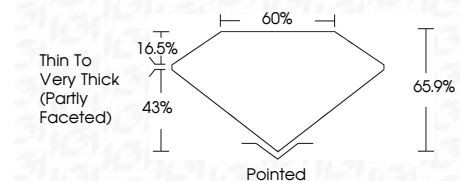

ELECTRONIC COPY

773619887
Report verification at igi.org

February 25, 2026
IGI Report Number **773619887**
Description **NATURAL DIAMOND**
Shape and Cutting Style **PEAR BRILLIANT**
Measurements **9.81 X 6.21 X 4.09 MM**

GRADING RESULTS

Carat Weight **1.51 CARAT**
Color Grade **D**
Clarity Grade **I1**
Cut Grade **VERY GOOD**

ADDITIONAL GRADING INFORMATION

Polish **EXCELLENT**
Symmetry **EXCELLENT**
Fluorescence **NONE**
Inscription(s) **IGI 773619887**

February 25, 2026
IGI Report No 773619887
PEAR BRILLIANT
1.51 CARAT
D
I1
VERY GOOD
66.1%
60%
Thin To Very Thick (Partly Faceted)
Pointed
EXCELLENT
EXCELLENT
NONE
IGI 773619887

DIAMOND REPORT

February 25, 2026
IGI Report Number **773619887**
Description **NATURAL DIAMOND**
Shape and Cutting Style **PEAR BRILLIANT**
Measurements **9.81 X 6.21 X 4.09 MM**