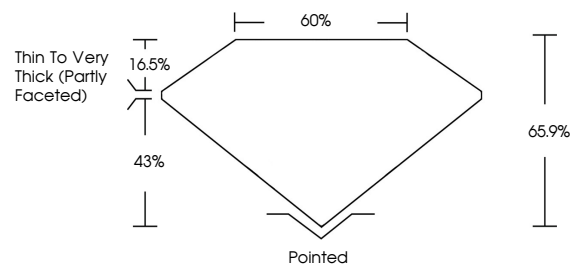

GRADING RESULTS

Carat Weight **1.51 CARAT**
Color Grade **D**
Clarity Grade **I1**
Cut Grade **VERY GOOD**

ADDITIONAL GRADING INFORMATION

Polish **EXCELLENT**
Symmetry **EXCELLENT**
Fluorescence **NONE**
Inscription(s) **IGI 773619887**

February 25, 2026
IGI Report No 773619887
PEAR BRILLIANT
1.51 CARAT
D
I1
VERY GOOD
66.1%
60%
Thin To Very Thick (Partly Faceted)
Pointed
EXCELLENT
EXCELLENT
NONE
IGI 773619887

DIAMOND REPORT

February 25, 2026
IGI Report Number **773619887**
Description **NATURAL DIAMOND**
Shape and Cutting Style **PEAR BRILLIANT**
Measurements **9.81 X 6.21 X 4.09 MM**

PROPORTIONS

Sample Image Used

CLARITY CHARACTERISTICS

KEY TO SYMBOLS

Red symbols indicate internal characteristics.
Green symbols indicate external characteristics.

COLOR

D - F	G - J	K - M	N - R	S - Z	FANCY
Colorless	Near Colorless	Slightly Tinted	Very Light Color	Light Color	