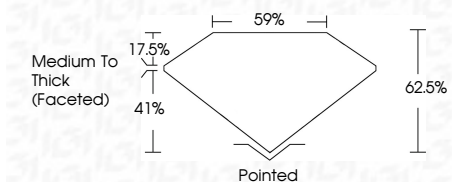

ELECTRONIC COPY

773617517
Report verification at igi.org

June 17, 2026
IGI Report Number **773617517**
Description **NATURAL DIAMOND**
Shape and Cutting Style **PEAR BRILLIANT**
Measurements **8.53 X 5.47 X 3.42 MM**

GRADING RESULTS

Carat Weight **1.00 CARAT**
Color Grade **I**
Clarity Grade **VS 1**
Cut Grade **VERY GOOD**

ADDITIONAL GRADING INFORMATION

Polish **EXCELLENT**
Symmetry **EXCELLENT**
Fluorescence **NONE**
Inscription(s) **IGI 773617517**

IGI

June 17, 2026
IGI Report No 773617517
PEAR BRILLIANT
8.53 X 5.47 X 3.42 MM
1.00 CARAT
I
Color Grade
Color Grade
VS 1
VERY GOOD
Depth
62.5%
Table
59%
Medium To Thick (Faceted)
Pointed
EXCELLENT
EXCELLENT
NONE
NONE
IGI 773617517