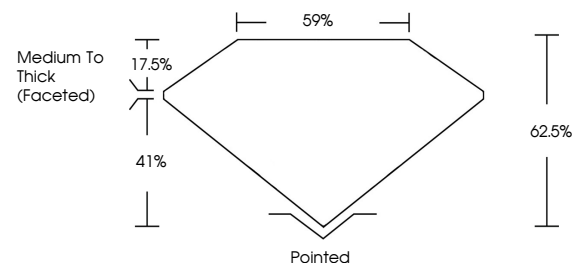

ELECTRONIC COPY

773617517
Report verification at igi.org

June 17, 2026
IGI Report Number **773617517**
Description **NATURAL DIAMOND**
Shape and Cutting Style **PEAR BRILLIANT**
Measurements **8.53 X 5.47 X 3.42 MM**

GRADING RESULTS

Carat Weight **1.00 CARAT**
Color Grade **I**
Clarity Grade **VS 1**
Cut Grade **VERY GOOD**

ADDITIONAL GRADING INFORMATION

Polish **EXCELLENT**
Symmetry **EXCELLENT**
Fluorescence **NONE**
Inscription(s) **IGI 773617517**

IGI

June 17, 2026
IGI Report No 773617517
PEAR BRILLIANT
8.53 X 5.47 X 3.42 MM
1.00 CARAT
I
Color Grade
Color Grade
VS 1
VERY GOOD
Depth
62.5%
Table
59%
Medium To Thick (Faceted)
Pointed
EXCELLENT
EXCELLENT
NONE
NONE
IGI 773617517

Sample Image Used

PROPORTIONS

CLARITY CHARACTERISTICS

KEY TO SYMBOLS

Red symbols indicate internal characteristics.
Green symbols indicate external characteristics.

COLOR

D - F	G - J	K - M	N - R	S - Z	FANCY
Colorless	Near Colorless	Slightly Tinted	Very Light Color	Light Color	