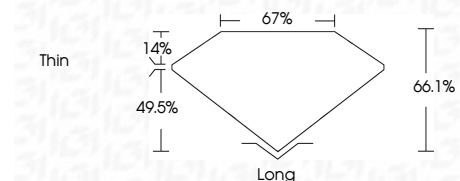

ELECTRONIC COPY

773617181
Report verification at igi.org

June 8, 2026
IGI Report Number **773617181**
Description **NATURAL DIAMOND**
Shape and Cutting Style **EMERALD CUT**
Measurements **9.14 X 6.51 X 4.30 MM**

GRADING RESULTS

Carat Weight **2.50 CARATS**
Color Grade **J**
Clarity Grade **VS 1**
Cut Grade **VERY GOOD**

ADDITIONAL GRADING INFORMATION

Polish **EXCELLENT**
Symmetry **EXCELLENT**
Fluorescence **NONE**
Inscription(s) **IGI 773617181**

IGI

June 8, 2026
IGI Report No 773617181
EMERALD CUT
9.14 X 6.51 X 4.30 MM
2.50 CARATS
J
Color Grade
Color Grade
VS 1
Clarity Grade
VERY GOOD
4.30
Depth
66.1%
67%
Thin
Long
EXCELLENT
EXCELLENT
NONE
IGI 773617181

DIAMOND REPORT

June 8, 2026
IGI Report Number **773617181**
Description **NATURAL DIAMOND**
Shape and Cutting Style **EMERALD CUT**
Measurements **9.14 X 6.51 X 4.30 MM**

GRADING RESULTS

Carat Weight **2.50 CARATS**
Color Grade **J**
Clarity Grade **VS 1**
Cut Grade **VERY GOOD**