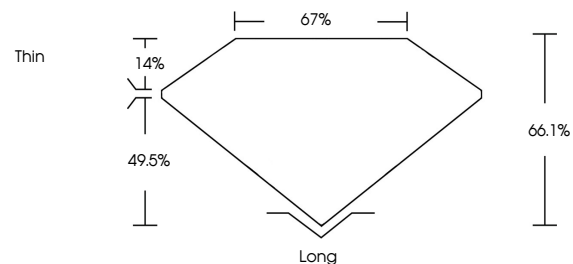

GRADING RESULTS

Carat Weight **2.50 CARATS**
Color Grade **J**
Clarity Grade **VS 1**
Cut Grade **VERY GOOD**

ADDITIONAL GRADING INFORMATION

Polish **EXCELLENT**
Symmetry **EXCELLENT**
Fluorescence **NONE**
Inscription(s) **IGI 773617181**

IGI

June 8, 2026
IGI Report No 773617181
EMERALD CUT
9.14 X 6.51 X 4.30 MM
2.50 CARATS
J
Color Grade
Color Grade
VS 1
Clarity Grade
VERY GOOD
4.30
Depth
66.1%
67%
Thin
Long
EXCELLENT
EXCELLENT
NONE
IGI 773617181

DIAMOND REPORT

June 8, 2026
IGI Report Number **773617181**
Description **NATURAL DIAMOND**
Shape and Cutting Style **EMERALD CUT**
Measurements **9.14 X 6.51 X 4.30 MM**

GRADING RESULTS

Carat Weight **2.50 CARATS**
Color Grade **J**
Clarity Grade **VS 1**
Cut Grade **VERY GOOD**

ADDITIONAL GRADING INFORMATION

Polish **EXCELLENT**
Symmetry **EXCELLENT**
Fluorescence **NONE**
Inscription(s) **IGI 773617181**

PROPORTIONS

Sample Image Used

CLARITY CHARACTERISTICS

KEY TO SYMBOLS

Red symbols indicate internal characteristics.
Green symbols indicate external characteristics.