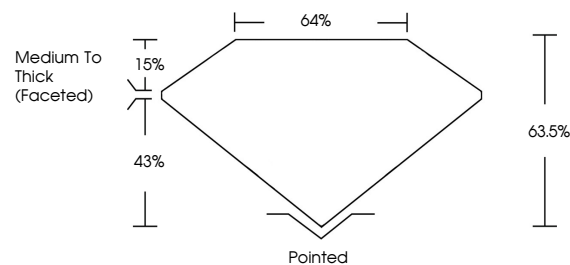

GRADING RESULTS

Carat Weight **4.03 CARATS**
Color Grade **K**
Clarity Grade **VS 1**
Cut Grade **VERY GOOD**

ADDITIONAL GRADING INFORMATION

Polish **EXCELLENT**
Symmetry **EXCELLENT**
Fluorescence **NONE**
Inscription(s) **IGI 773616978**

IGI

May 6, 2026
IGI Report No 773616978
PEAR BRILLIANT
13.75 X 8.62 X 5.47 MM
4.03 CARATS
K
4.03 CARATS
K
VS 1
VERY GOOD
63.5%
64%
Medium To Thick (Faceted)
Pointed
EXCELLENT
EXCELLENT
NONE
IGI 773616978

DIAMOND REPORT

May 6, 2026
IGI Report Number **773616978**
Description **NATURAL DIAMOND**
Shape and Cutting Style **PEAR BRILLIANT**
Measurements **13.75 X 8.62 X 5.47 MM**

GRADING RESULTS

Carat Weight **4.03 CARATS**
Color Grade **K**
Clarity Grade **VS 1**
Cut Grade **VERY GOOD**

ADDITIONAL GRADING INFORMATION

Polish **EXCELLENT**
Symmetry **EXCELLENT**
Fluorescence **NONE**
Inscription(s) **IGI 773616978**

PROPORTIONS

Sample Image Used

CLARITY CHARACTERISTICS

KEY TO SYMBOLS

Red symbols indicate internal characteristics.
Green symbols indicate external characteristics.