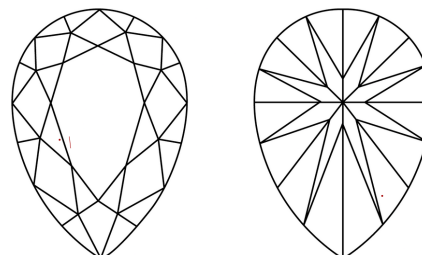

IGI

May 6, 2026
IGI Report No 773616978
PEAR BRILLIANT
13.75 X 8.62 X 5.47 MM
4.03 CARATS
K
4.03 CARATS
K
VS 1
VERY GOOD
63.5%
64%
Medium To Thick (Faceted)
Pointed
EXCELLENT
EXCELLENT
NONE
IGI 773616978

DIAMOND REPORT

May 6, 2026
IGI Report Number **773616978**
Description **NATURAL DIAMOND**
Shape and Cutting Style **PEAR BRILLIANT**
Measurements **13.75 X 8.62 X 5.47 MM**

GRADING RESULTS

Carat Weight **4.03 CARATS**
Color Grade **K**
Clarity Grade **VS 1**
Cut Grade **VERY GOOD**

ADDITIONAL GRADING INFORMATION

Polish **EXCELLENT**
Symmetry **EXCELLENT**
Fluorescence **NONE**
Inscription(s) **IGI 773616978**

PROPORTIONS

Sample Image Used

CLARITY CHARACTERISTICS

KEY TO SYMBOLS

Red symbols indicate internal characteristics.
Green symbols indicate external characteristics.

COLOR

D - F	G - J	K - M	N - R	S - Z	FANCY
Colorless	Near Colorless	Slightly Tinted	Very Light Color	Light Color	

CLARITY

FL	IF	VVS ¹⁻²	VS ¹⁻²	SI ¹⁻²	I ¹⁻³
Flawless	Internally Flawless	Very Very Slightly Included	Very Slightly Included	Slightly Included	Included