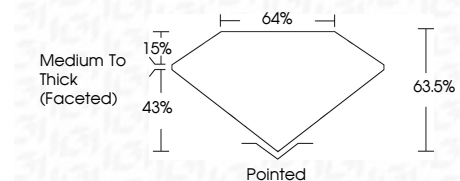

ELECTRONIC COPY

773616978
Report verification at igi.org

May 6, 2026
IGI Report Number **773616978**
Description **NATURAL DIAMOND**
Shape and Cutting Style **PEAR BRILLIANT**
Measurements **13.75 X 8.62 X 5.47 MM**

GRADING RESULTS

Carat Weight **4.03 CARATS**
Color Grade **K**
Clarity Grade **VS 1**
Cut Grade **VERY GOOD**

ADDITIONAL GRADING INFORMATION

Polish **EXCELLENT**
Symmetry **EXCELLENT**
Fluorescence **NONE**
Inscription(s) **IGI 773616978**

IGI

May 6, 2026
IGI Report No 773616978
PEAR BRILLIANT
13.75 X 8.62 X 5.47 MM
4.03 CARATS
K
4.03 CARATS
K
VS 1
VERY GOOD
63.5%
64%
Medium To Thick (Faceted)
Pointed
EXCELLENT
EXCELLENT
NONE
IGI 773616978

DIAMOND REPORT

May 6, 2026
IGI Report Number **773616978**
Description **NATURAL DIAMOND**
Shape and Cutting Style **PEAR BRILLIANT**
Measurements **13.75 X 8.62 X 5.47 MM**

GRADING RESULTS

Carat Weight **4.03 CARATS**
Color Grade **K**
Clarity Grade **VS 1**
Cut Grade **VERY GOOD**