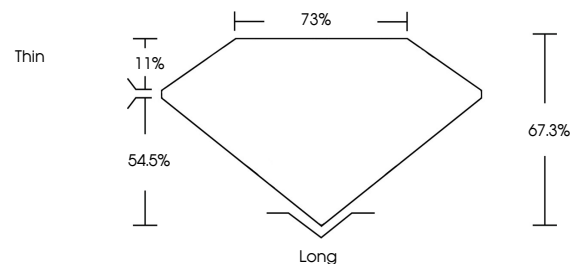

GRADING RESULTS

Carat Weight **5.01 CARATS**
Color Grade **J**
Clarity Grade **VS 1**
Cut Grade **VERY GOOD**

ADDITIONAL GRADING INFORMATION

Polish **EXCELLENT**
Symmetry **EXCELLENT**
Fluorescence **NONE**
Inscription(s) **IGI 773616938**

IGI

April 29, 2026
IGI Report No 773616938
EMERALD CUT
5.01 CARATS
J
11.67 X 8.26 X 5.56 MM
Color Grade
Color Grade
VS 1
VERY GOOD
Depth
54.5%
Table
73%
Girdle
Thin
Long
EXCELLENT
EXCELLENT
NONE
IGI 773616938

DIAMOND REPORT

April 29, 2026
IGI Report Number **773616938**
Description **NATURAL DIAMOND**
Shape and Cutting Style **EMERALD CUT**
Measurements **11.67 X 8.26 X 5.56 MM**

GRADING RESULTS

Carat Weight **5.01 CARATS**
Color Grade **J**
Clarity Grade **VS 1**
Cut Grade **VERY GOOD**

ADDITIONAL GRADING INFORMATION

Polish **EXCELLENT**
Symmetry **EXCELLENT**
Fluorescence **NONE**
Inscription(s) **IGI 773616938**

PROPORTIONS

Sample Image Used

CLARITY CHARACTERISTICS

KEY TO SYMBOLS

Red symbols indicate internal characteristics.
Green symbols indicate external characteristics.