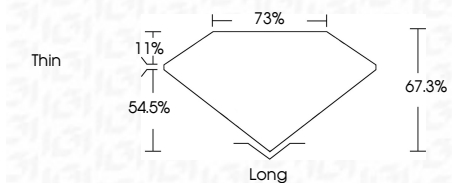

ELECTRONIC COPY

773616938
Report verification at igi.org

April 29, 2026
IGI Report Number **773616938**
Description **NATURAL DIAMOND**
Shape and Cutting Style **EMERALD CUT**
Measurements **11.67 X 8.26 X 5.56 MM**

GRADING RESULTS

Carat Weight **5.01 CARATS**
Color Grade **J**
Clarity Grade **VS 1**
Cut Grade **VERY GOOD**

ADDITIONAL GRADING INFORMATION

Polish **EXCELLENT**
Symmetry **EXCELLENT**
Fluorescence **NONE**
Inscription(s) **IGI 773616938**

IGI

April 29, 2026
IGI Report No 773616938
EMERALD CUT
5.01 CARATS
J
11.67 X 8.26 X 5.56 MM
Color Grade
Color Grade
VS 1
VERY GOOD
Depth
54.5%
Table
73%
Girdle
Thin
Long
EXCELLENT
EXCELLENT
NONE
IGI 773616938

DIAMOND REPORT

April 29, 2026
IGI Report Number **773616938**
Description **NATURAL DIAMOND**
Shape and Cutting Style **EMERALD CUT**
Measurements **11.67 X 8.26 X 5.56 MM**

GRADING RESULTS

Carat Weight **5.01 CARATS**
Color Grade **J**
Clarity Grade **VS 1**
Cut Grade **VERY GOOD**