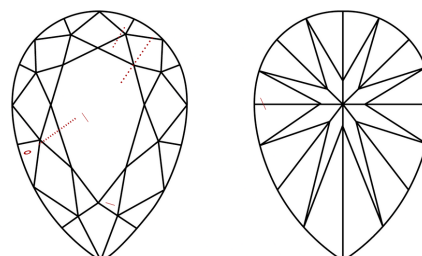

ELECTRONIC COPY

773616787
Report verification at igi.org

April 9, 2026
IGI Report Number **773616787**
Description **NATURAL DIAMOND**
Shape and Cutting Style **PEAR BRILLIANT**
Measurements **11.92 X 7.58 X 4.62 MM**

April 9, 2026
IGI Report Number **773616787**
Description **NATURAL DIAMOND**
Shape and Cutting Style **PEAR BRILLIANT**
Measurements **11.92 X 7.58 X 4.62 MM**

GRADING RESULTS

Carat Weight **2.51 CARATS**
Color Grade **K**
Clarity Grade **SI 1**
Cut Grade **VERY GOOD**

ADDITIONAL GRADING INFORMATION

Polish **EXCELLENT**
Symmetry **EXCELLENT**
Fluorescence **NONE**
Inscription(s) **IGI 773616787**

PROPORTIONS

Sample Image Used

CLARITY CHARACTERISTICS

KEY TO SYMBOLS

Red symbols indicate internal characteristics.
Green symbols indicate external characteristics.

COLOR

D - F	G - J	K - M	N - R	S - Z	FANCY
Colorless	Near Colorless	Slightly Tinted	Very Light Color	Light Color	

CLARITY

FL	IF	VVS ¹⁻²	VS ¹⁻²	SI ¹⁻²	I ¹⁻³
Flawless	Internally Flawless	Very Very Slightly Included	Very Slightly Included	Slightly Included	Included