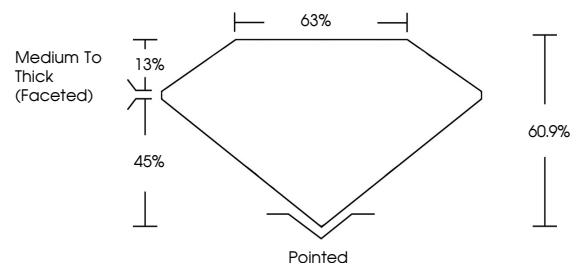

GRADING RESULTS

Carat Weight **2.51 CARATS**
Color Grade **K**
Clarity Grade **SI 1**
Cut Grade **VERY GOOD**

ADDITIONAL GRADING INFORMATION

Polish **EXCELLENT**
Symmetry **EXCELLENT**
Fluorescence **NONE**
Inscription(s) **IGI 773616787**

IGI

April 9, 2026
IGI Report No 773616787
PEAR BRILLIANT
11.92 X 7.58 X 4.62 MM
2.51 CARATS
K
SI 1
VERY GOOD
60.9%
68%
Medium To Thick (Faceted)
Pointed
EXCELLENT
EXCELLENT
NONE
IGI 773616787

DIAMOND REPORT

April 9, 2026
IGI Report Number **773616787**
Description **NATURAL DIAMOND**
Shape and Cutting Style **PEAR BRILLIANT**
Measurements **11.92 X 7.58 X 4.62 MM**

GRADING RESULTS

Carat Weight **2.51 CARATS**
Color Grade **K**
Clarity Grade **SI 1**
Cut Grade **VERY GOOD**

ADDITIONAL GRADING INFORMATION

Polish **EXCELLENT**
Symmetry **EXCELLENT**
Fluorescence **NONE**
Inscription(s) **IGI 773616787**

PROPORTIONS

Sample Image Used

CLARITY CHARACTERISTICS

KEY TO SYMBOLS

Red symbols indicate internal characteristics.
Green symbols indicate external characteristics.