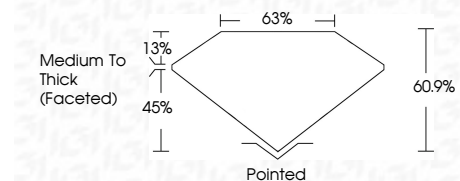

ELECTRONIC COPY

773616787
Report verification at igi.org

April 9, 2026
IGI Report Number **773616787**
Description **NATURAL DIAMOND**
Shape and Cutting Style **PEAR BRILLIANT**
Measurements **11.92 X 7.58 X 4.62 MM**

GRADING RESULTS

Carat Weight **2.51 CARATS**
Color Grade **K**
Clarity Grade **SI 1**
Cut Grade **VERY GOOD**

ADDITIONAL GRADING INFORMATION

Polish **EXCELLENT**
Symmetry **EXCELLENT**
Fluorescence **NONE**
Inscription(s) **IGI 773616787**

IGI

April 9, 2026
IGI Report No 773616787
PEAR BRILLIANT
11.92 X 7.58 X 4.62 MM
2.51 CARATS
K
SI 1
VERY GOOD
60.9%
68%
Medium To Thick (Faceted)
Pointed
EXCELLENT
EXCELLENT
NONE
IGI 773616787

DIAMOND REPORT

April 9, 2026
IGI Report Number **773616787**
Description **NATURAL DIAMOND**
Shape and Cutting Style **PEAR BRILLIANT**
Measurements **11.92 X 7.58 X 4.62 MM**

GRADING RESULTS

Carat Weight **2.51 CARATS**
Color Grade **K**
Clarity Grade **SI 1**
Cut Grade **VERY GOOD**