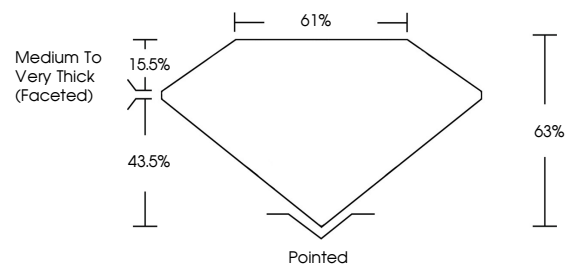

GRADING RESULTS

Carat Weight **1.71 CARAT**
Color Grade **J**
Clarity Grade **SI 2**
Cut Grade **VERY GOOD**

ADDITIONAL GRADING INFORMATION

Polish **EXCELLENT**
Symmetry **EXCELLENT**
Fluorescence **NONE**
Inscription(s) **IGI 773616786**

IGI

April 8, 2026
IGI Report No 773616786
PEAR BRILLIANT
1.71 CARAT
J
SI 2
VERY GOOD
63%
61%
Medium to Very Thick (Faceted)
Pointed
EXCELLENT
EXCELLENT
NONE
IGI 773616786

DIAMOND REPORT

April 8, 2026
IGI Report Number **773616786**
Description **NATURAL DIAMOND**
Shape and Cutting Style **PEAR BRILLIANT**
Measurements **10.79 X 6.43 X 4.05 MM**

PROPORTIONS

Sample Image Used

CLARITY CHARACTERISTICS

KEY TO SYMBOLS

Red symbols indicate internal characteristics.
Green symbols indicate external characteristics.

COLOR

D - F	G - J	K - M	N - R	S - Z	FANCY
Colorless	Near Colorless	Slightly Tinted	Very Light Color	Light Color	