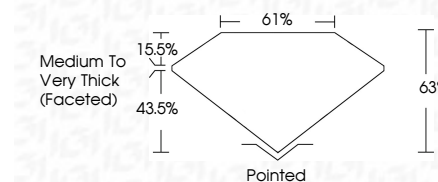

ELECTRONIC COPY

773616786
Report verification at igi.org

April 8, 2026
IGI Report Number **773616786**
Description **NATURAL DIAMOND**
Shape and Cutting Style **PEAR BRILLIANT**
Measurements **10.79 X 6.43 X 4.05 MM**

GRADING RESULTS

Carat Weight **1.71 CARAT**
Color Grade **J**
Clarity Grade **SI 2**
Cut Grade **VERY GOOD**

ADDITIONAL GRADING INFORMATION

Polish **EXCELLENT**
Symmetry **EXCELLENT**
Fluorescence **NONE**
Inscription(s) **IGI 773616786**

IGI

April 8, 2026
IGI Report No 773616786
PEAR BRILLIANT
1.71 CARAT
J
SI 2
VERY GOOD
63%
61%
Medium to Very Thick (Faceted)
Pointed
EXCELLENT
EXCELLENT
NONE
IGI 773616786

DIAMOND REPORT

April 8, 2026
IGI Report Number **773616786**
Description **NATURAL DIAMOND**
Shape and Cutting Style **PEAR BRILLIANT**
Measurements **10.79 X 6.43 X 4.05 MM**