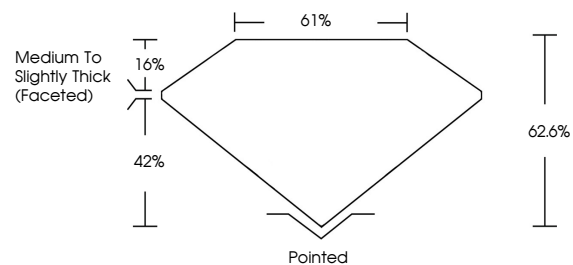

GRADING RESULTS

Carat Weight **2.03 CARATS**
Color Grade **J**
Clarity Grade **SI 1**
Cut Grade **VERY GOOD**

ADDITIONAL GRADING INFORMATION

Polish **EXCELLENT**
Symmetry **EXCELLENT**
Fluorescence **NONE**
Inscription(s) **IGI 773616785**

IGI

April 8, 2026
IGI Report No 773616785
PEAR BRILLIANT
11.00 X 7.03 X 4.40 MM
2.03 CARATS
J
SI 1
VERY GOOD
62.6%
61%
Medium To Slightly Thick (Faceted)
Pointed
EXCELLENT
EXCELLENT
NONE
IGI 773616785

DIAMOND REPORT

April 8, 2026
IGI Report Number **773616785**
Description **NATURAL DIAMOND**
Shape and Cutting Style **PEAR BRILLIANT**
Measurements **11.00 X 7.03 X 4.40 MM**

GRADING RESULTS

Carat Weight **2.03 CARATS**
Color Grade **J**
Clarity Grade **SI 1**
Cut Grade **VERY GOOD**

ADDITIONAL GRADING INFORMATION

Polish **EXCELLENT**
Symmetry **EXCELLENT**
Fluorescence **NONE**
Inscription(s) **IGI 773616785**

PROPORTIONS

Sample Image Used

CLARITY CHARACTERISTICS

KEY TO SYMBOLS

Red symbols indicate internal characteristics.
Green symbols indicate external characteristics.