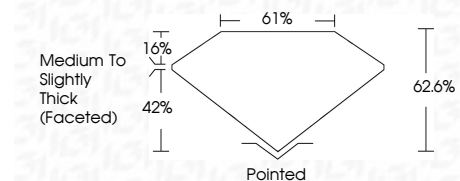

ELECTRONIC COPY

773616785
Report verification at igi.org

April 8, 2026
IGI Report Number **773616785**
Description **NATURAL DIAMOND**
Shape and Cutting Style **PEAR BRILLIANT**
Measurements **11.00 X 7.03 X 4.40 MM**

GRADING RESULTS

Carat Weight **2.03 CARATS**
Color Grade **J**
Clarity Grade **SI 1**
Cut Grade **VERY GOOD**

ADDITIONAL GRADING INFORMATION

Polish **EXCELLENT**
Symmetry **EXCELLENT**
Fluorescence **NONE**
Inscription(s) **IGI 773616785**

IGI

April 8, 2026
IGI Report No 773616785
PEAR BRILLIANT
11.00 X 7.03 X 4.40 MM
2.03 CARATS
J
SI 1
VERY GOOD
62.6%
61%
Medium To Slightly Thick (Faceted)
Pointed
EXCELLENT
EXCELLENT
NONE
IGI 773616785

DIAMOND REPORT

April 8, 2026
IGI Report Number **773616785**
Description **NATURAL DIAMOND**
Shape and Cutting Style **PEAR BRILLIANT**
Measurements **11.00 X 7.03 X 4.40 MM**

GRADING RESULTS

Carat Weight **2.03 CARATS**
Color Grade **J**
Clarity Grade **SI 1**
Cut Grade **VERY GOOD**